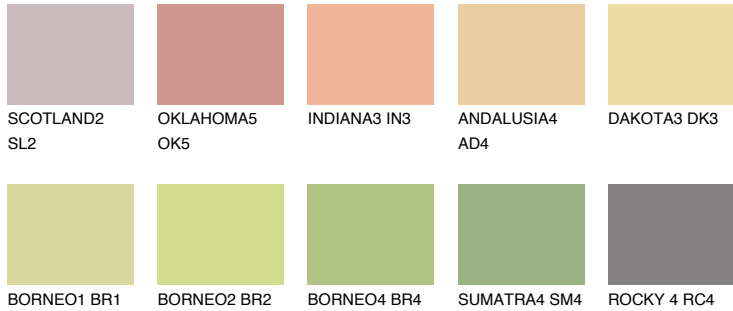

COLOUR DETAILS

SAVANNE3 SV3

64% **TSR** 64%

Matching colours

COLOURS

INTENSE

For more information on plasters and paints, go to www.ceresit.en

*The presented colours refer to plasters and paints offered by Ceresit. Due to the use of digital techniques, the presented colours might not represent the original ones, thus they cannot be considered as a reliable colour presentation. We recommend checking the authentic colour samples.