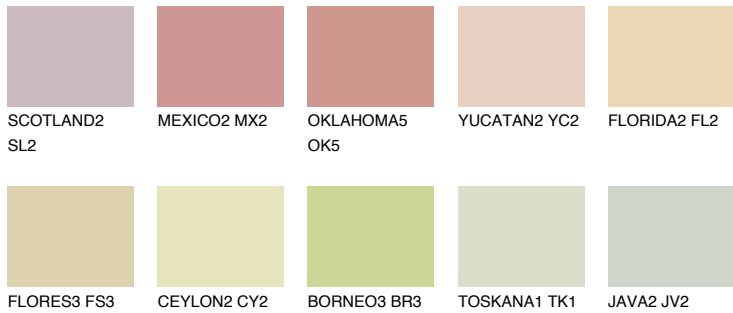

COLOUR DETAILS

SAVANNE2 SV2

70% TSR 66%

Matching colours

COLOURS

INTENSE

For more information on plasters and paints, go to www.ceresit.en

*The presented colours refer to plasters and paints offered by Ceresit. Due to the use of digital techniques, the presented colours might not represent the original ones, thus they cannot be considered as a reliable colour presentation. We recommend checking the authentic colour samples.