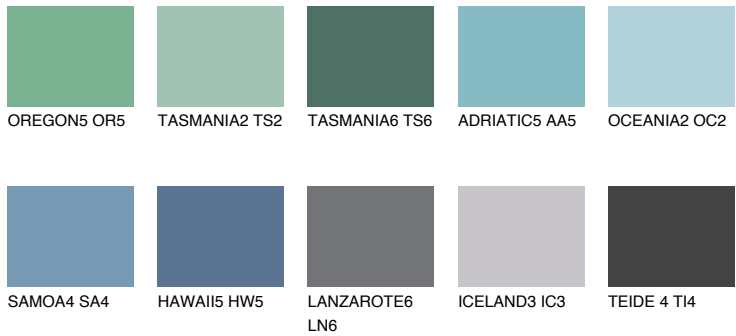

COLOUR DETAILS

POLYNESIA2 PS2

42% TSR 44%

Matching colours

COLOURS

INTENSE

For more information on plasters and paints, go to www.ceresit.en

*The presented colours refer to plasters and paints offered by Ceresit. Due to the use of digital techniques, the presented colours might not represent the original ones, thus they cannot be considered as a reliable colour presentation. We recommend checking the authentic colour samples.