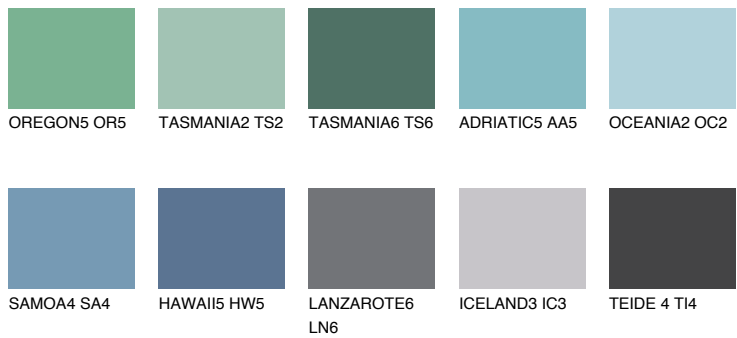

COLOUR DETAILS

POLYNESIA2 PS2

42% TSR 44%

Matching colours

COLOURS

INTENSE

For more information on plasters and paints, go to www.ceresit.en

*The presented colours refer to plasters and paints offered by Ceresit. Due to the use of digital techniques, the presented colours might not represent the original ones, thus they cannot be considered as a reliable colour presentation. We recommend checking the authentic colour samples.