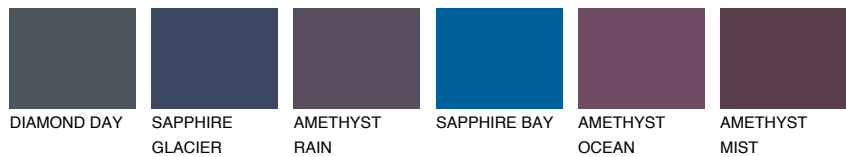

COLOUR DETAILS

POLYNESIA2 PS2

42% TSR 44%

Matching colours

COLOURS

INTENSE

For more information on plasters and paints, go to www.ceresit.en

*The presented colours refer to plasters and paints offered by Ceresit. Due to the use of digital techniques, the presented colours might not represent the original ones, thus they cannot be considered as a reliable colour presentation. We recommend checking the authentic colour samples.