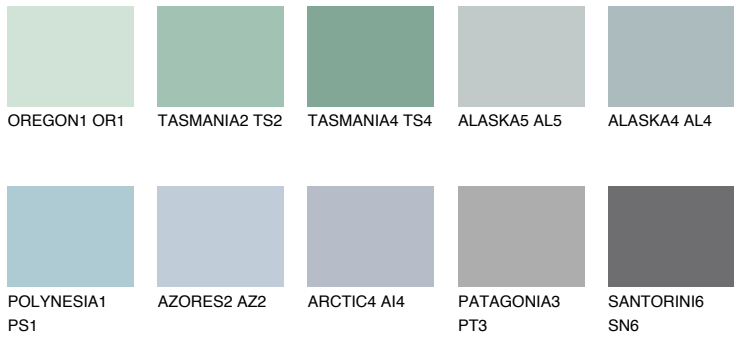

COLOUR DETAILS

ADRIATIC2 AA2

63% TSR 64%

Matching colours

COLOURS

INTENSE

For more information on plasters and paints, go to www.ceresit.en

*The presented colours refer to plasters and paints offered by Ceresit. Due to the use of digital techniques, the presented colours might not represent the original ones, thus they cannot be considered as a reliable colour presentation. We recommend checking the authentic colour samples.