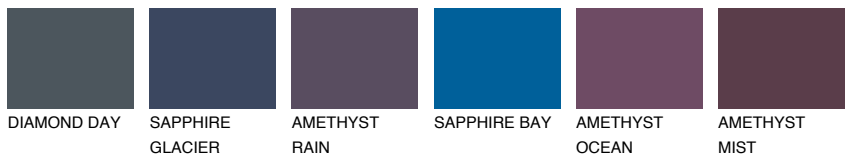

COLOUR DETAILS

ADRIATIC2 AA2

63% **TSR** 64%

Matching colours

COLOURS

INTENSE

For more information on plasters and paints, go to www.ceresit.en

*The presented colours refer to plasters and paints offered by Ceresit. Due to the use of digital techniques, the presented colours might not represent the original ones, thus they cannot be considered as a reliable colour presentation. We recommend checking the authentic colour samples.