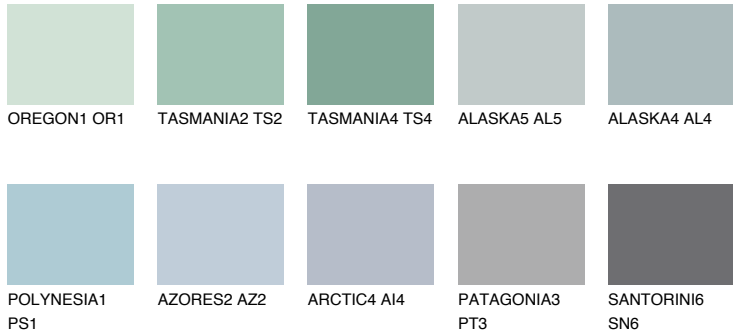

# COLOUR DETAILS

## ADRIATIC2 AA2

63% **TSR** 64%

### Matching colours

#### COLOURS