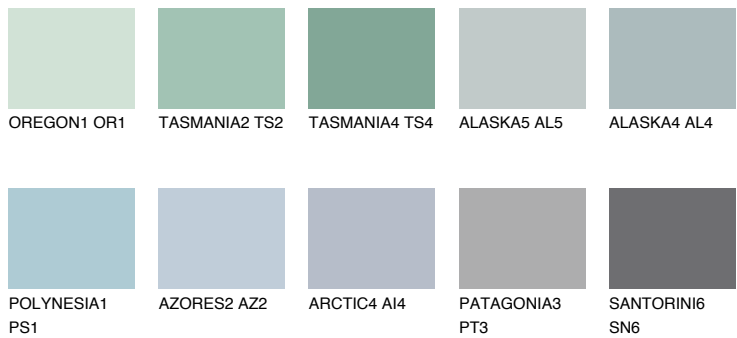

COLOUR DETAILS

ADRIATIC2 AA2

63% **TSR** 64%

Matching colours

COLOURS

INTENSE

For more information on plasters and paints, go to www.ceresit.en

*The presented colours refer to plasters and paints offered by Ceresit. Due to the use of digital techniques, the presented colours might not represent the original ones, thus they cannot be considered as a reliable colour presentation. We recommend checking the authentic colour samples.