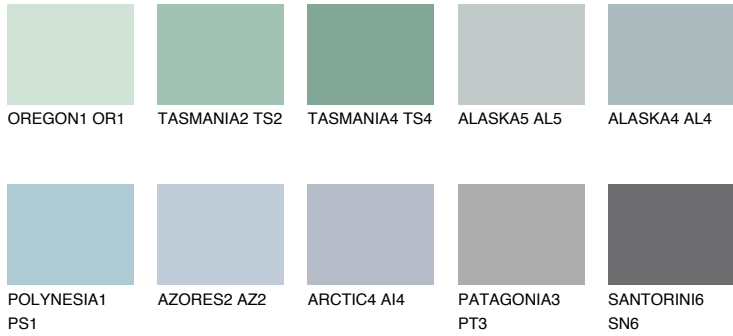

# COLOUR DETAILS

## ADRIATIC2 AA2

63% TSR 64%

### Matching colours

#### COLOURS