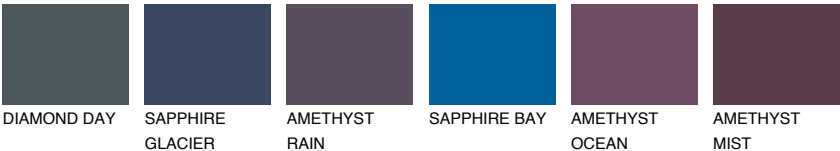

COLOUR DETAILS

ADRIATIC2 AA2

63% **TSR** 64%

Matching colours

COLOURS

INTENSE

For more information on plasters and paints, go to www.ceresit.en

*The presented colours refer to plasters and paints offered by Ceresit. Due to the use of digital techniques, the presented colours might not represent the original ones, thus they cannot be considered as a reliable colour presentation. We recommend checking the authentic colour samples.