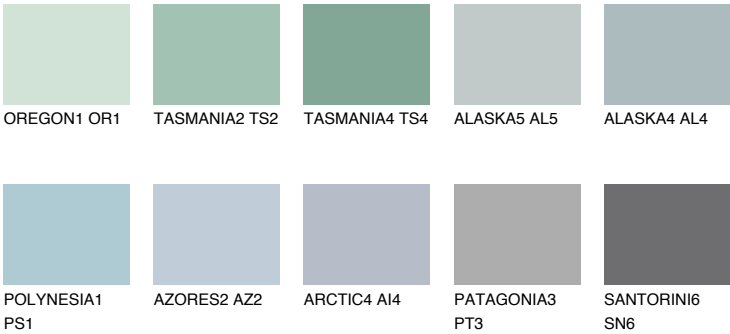

# COLOUR DETAILS

## ADRIATIC2 AA2

63% TSR 64%

### Matching colours

#### COLOURS