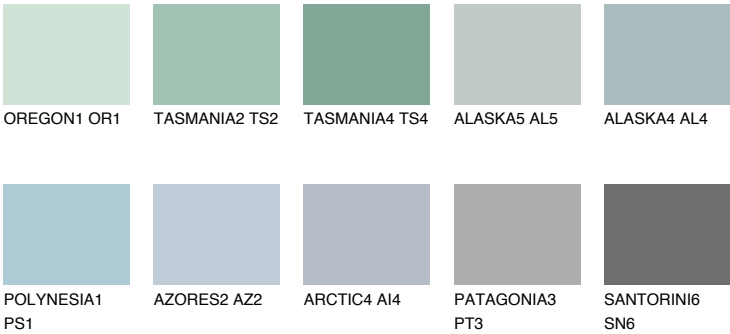

ADRIATIC2 AA2

63% **TSR** 64%

Matching colours

COLOURS

INTENSE

For more information on plasters and paints, go to www.ceresit.en

*The presented colours refer to plasters and paints offered by Ceresit. Due to the use of digital techniques, the presented colours might not represent the original ones, thus they cannot be considered as a reliable colour presentation. We recommend checking the authentic colour samples.