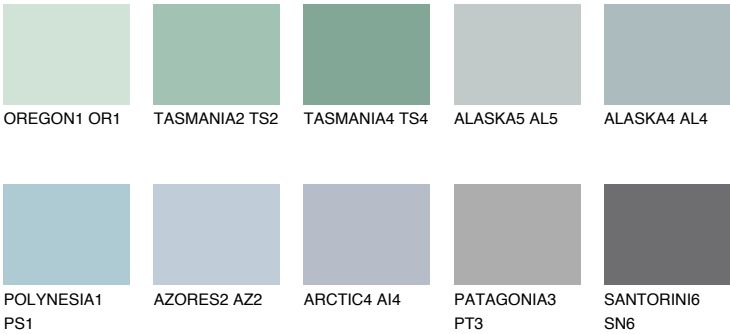

COLOUR DETAILS

ADRIATIC2 AA2

63% **TSR** 64%

Matching colours

COLOURS

INTENSE

For more information on plasters and paints, go to www.ceresit.en

*The presented colours refer to plasters and paints offered by Ceresit. Due to the use of digital techniques, the presented colours might not represent the original ones, thus they cannot be considered as a reliable colour presentation. We recommend checking the authentic colour samples.