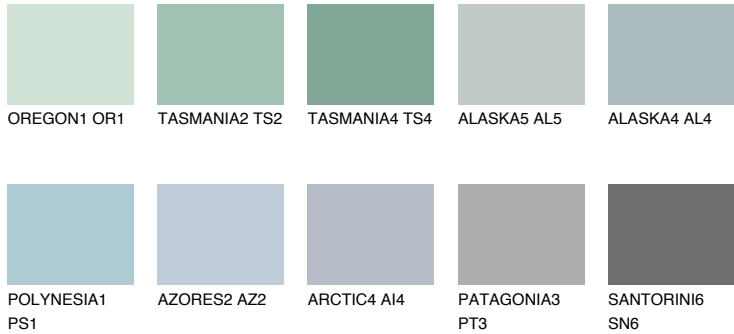

# COLOUR DETAILS

## ADRIATIC2 AA2

63% TSR 64%

### Matching colours

#### COLOURS