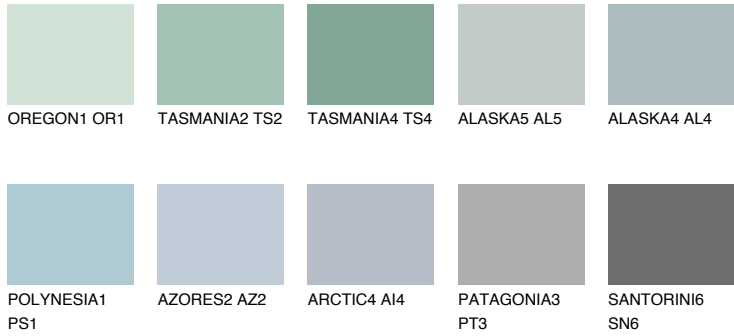

# COLOUR DETAILS

## ADRIATIC2 AA2

63% **TSR** 64%

### Matching colours

#### COLOURS