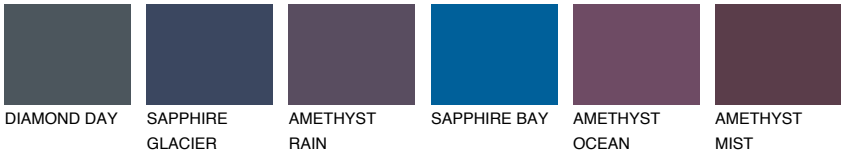

COLOUR DETAILS

ADRIATIC2 AA2

63% TSR 64%

Matching colours

COLOURS

INTENSE

For more information on plasters and paints, go to www.ceresit.en

*The presented colours refer to plasters and paints offered by Ceresit. Due to the use of digital techniques, the presented colours might not represent the original ones, thus they cannot be considered as a reliable colour presentation. We recommend checking the authentic colour samples.