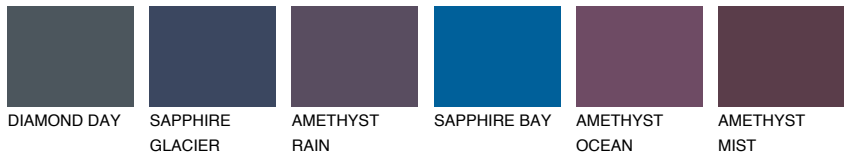

COLOUR DETAILS

ADRIATIC2 AA2

63% TSR 64%

Matching colours

COLOURS

INTENSE

For more information on plasters and paints, go to www.ceresit.en

*The presented colours refer to plasters and paints offered by Ceresit. Due to the use of digital techniques, the presented colours might not represent the original ones, thus they cannot be considered as a reliable colour presentation. We recommend checking the authentic colour samples.