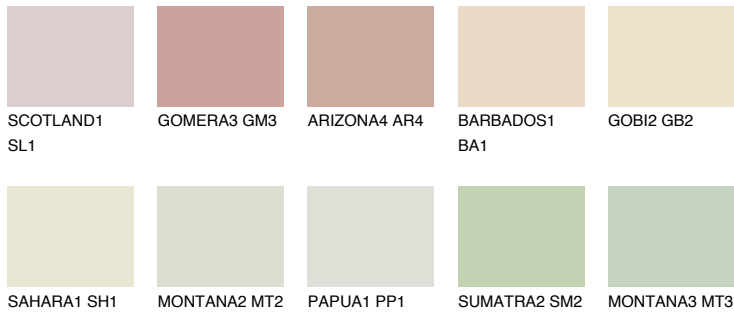

# COLOUR DETAILS

## SAVANNE1 SV1

75% TSR 70%

### Matching colours

#### COLOURS