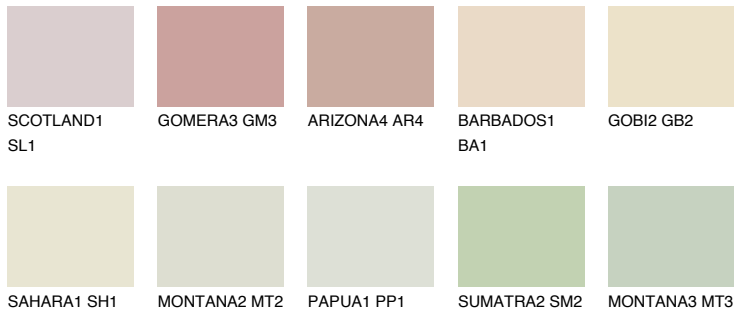

COLOUR DETAILS

SAVANNE1 SV1

75% TSR 70%

Matching colours

COLOURS

INTENSE

For more information on plasters and paints, go to www.ceresit.en

*The presented colours refer to plasters and paints offered by Ceresit. Due to the use of digital techniques, the presented colours might not represent the original ones, thus they cannot be considered as a reliable colour presentation. We recommend checking the authentic colour samples.