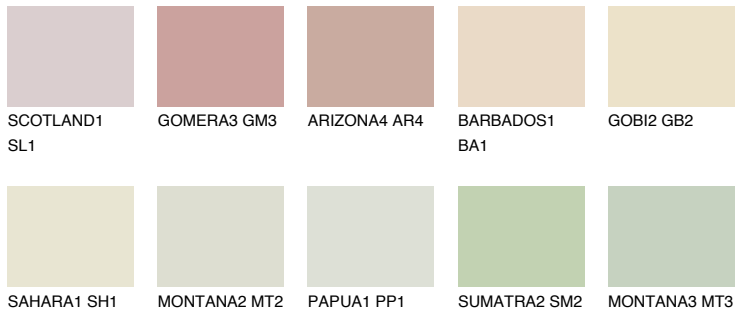

COLOUR DETAILS

SAVANNE1 SV1

75% TSR 70%

Matching colours

COLOURS

INTENSE

For more information on plasters and paints, go to www.ceresit.en

*The presented colours refer to plasters and paints offered by Ceresit. Due to the use of digital techniques, the presented colours might not represent the original ones, thus they cannot be considered as a reliable colour presentation. We recommend checking the authentic colour samples.