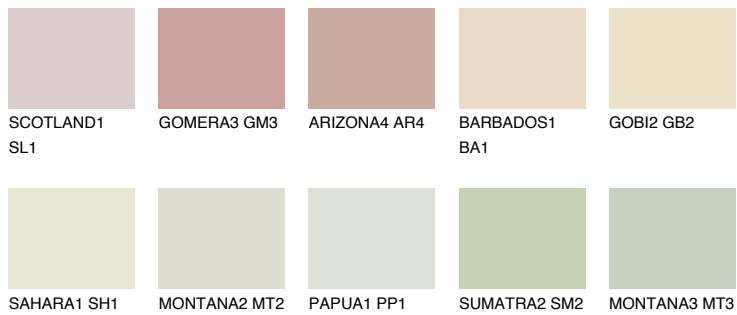

# COLOUR DETAILS

## SAVANNE1 SV1

75% TSR 70%

### Matching colours

#### COLOURS