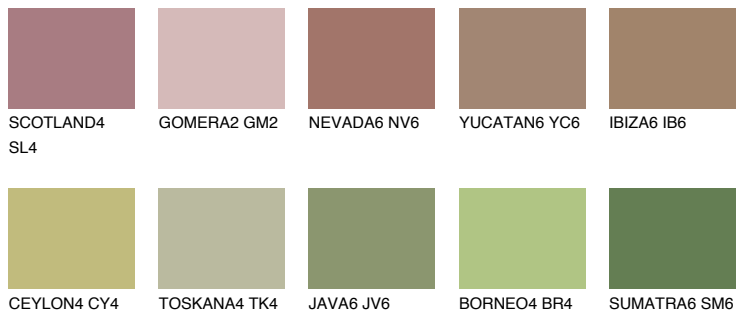

COLOUR DETAILS

PAMPA6 PM6

☀️ 25% **TSR 42%**

Matching colours

COLOURS

INTENSE

For more information on plasters and paints, go to www.ceresit.en

*The presented colours refer to plasters and paints offered by Ceresit. Due to the use of digital techniques, the presented colours might not represent the original ones, thus they cannot be considered as a reliable colour presentation. We recommend checking the authentic colour samples.