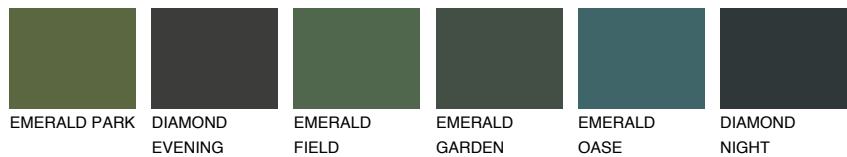

COLOUR DETAILS

PAMPA6 PM6

☀️ 25% **TSR 42%**

Matching colours

COLOURS

INTENSE

For more information on plasters and paints, go to www.ceresit.en

*The presented colours refer to plasters and paints offered by Ceresit. Due to the use of digital techniques, the presented colours might not represent the original ones, thus they cannot be considered as a reliable colour presentation. We recommend checking the authentic colour samples.