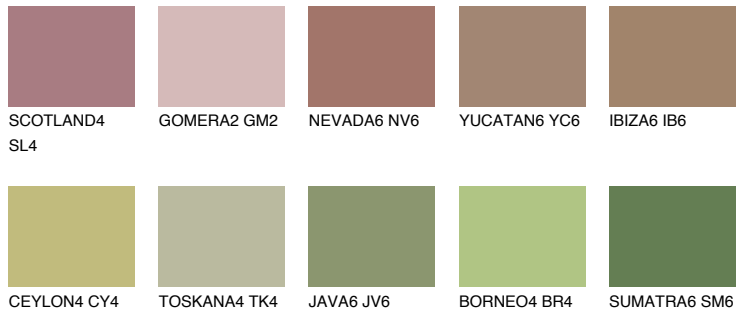

# COLOUR DETAILS

### Matching colours

#### COLOURS

#### INTENSE

For more information on plasters and paints, go to [www.ceresit.en](http://www.ceresit.en)

\*The presented colours refer to plasters and paints offered by Ceresit. Due to the use of digital techniques, the presented colours might not represent the original ones, thus they cannot be considered as a reliable colour presentation. We recommend checking the authentic colour samples.