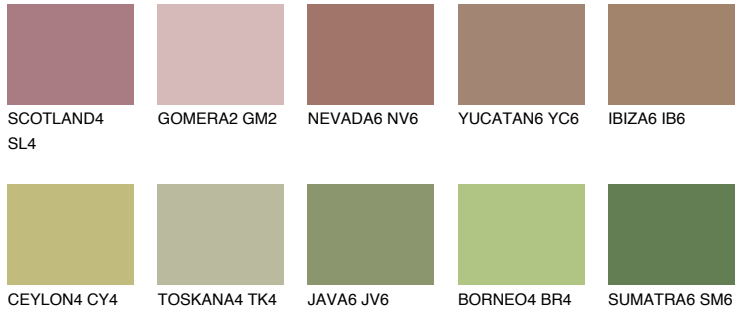

# COLOUR DETAILS

### Matching colours

#### COLOURS

#### INTENSE

For more information on plasters and paints, go to [www.ceresit.en](http://www.ceresit.en)

\*The presented colours refer to plasters and paints offered by Ceresit. Due to the use of digital techniques, the presented colours might not represent the original ones, thus they cannot be considered as a reliable colour presentation. We recommend checking the authentic colour samples.