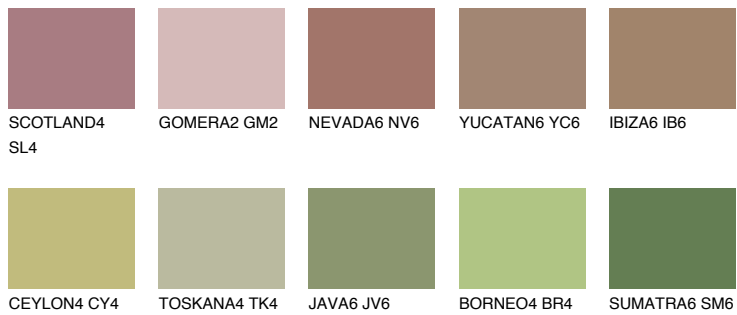

# COLOUR DETAILS

### Matching colours

#### COLOURS

#### INTENSE

For more information on plasters and paints, go to [www.ceresit.en](http://www.ceresit.en)

\*The presented colours refer to plasters and paints offered by Ceresit. Due to the use of digital techniques, the presented colours might not represent the original ones, thus they cannot be considered as a reliable colour presentation. We recommend checking the authentic colour samples.