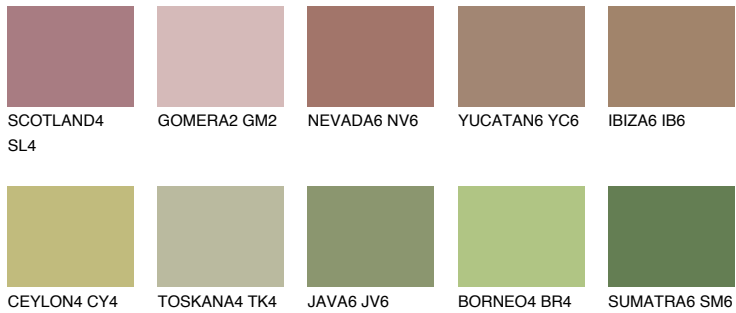

COLOUR DETAILS

PAMPA6 PM6

☀️ 25% **TSR 42%**

Matching colours

COLOURS

INTENSE

For more information on plasters and paints, go to www.ceresit.en

*The presented colours refer to plasters and paints offered by Ceresit. Due to the use of digital techniques, the presented colours might not represent the original ones, thus they cannot be considered as a reliable colour presentation. We recommend checking the authentic colour samples.