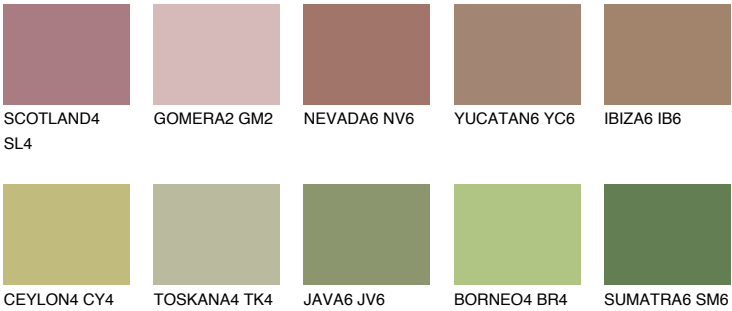

PAMPA6 PM6

☀ 25% **TSR 42%**

Matching colours

COLOURS

INTENSE

For more information on plasters and paints, go to www.ceresit.en

*The presented colours refer to plasters and paints offered by Ceresit. Due to the use of digital techniques, the presented colours might not represent the original ones, thus they cannot be considered as a reliable colour presentation. We recommend checking the authentic colour samples.