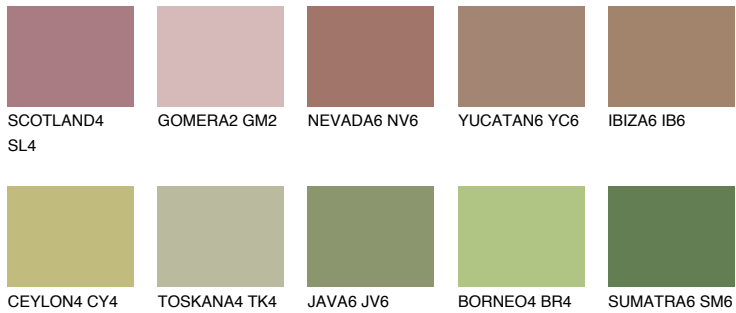

# COLOUR DETAILS

### Matching colours

#### COLOURS

#### INTENSE

For more information on plasters and paints, go to [www.ceresit.en](http://www.ceresit.en)

\*The presented colours refer to plasters and paints offered by Ceresit. Due to the use of digital techniques, the presented colours might not represent the original ones, thus they cannot be considered as a reliable colour presentation. We recommend checking the authentic colour samples.