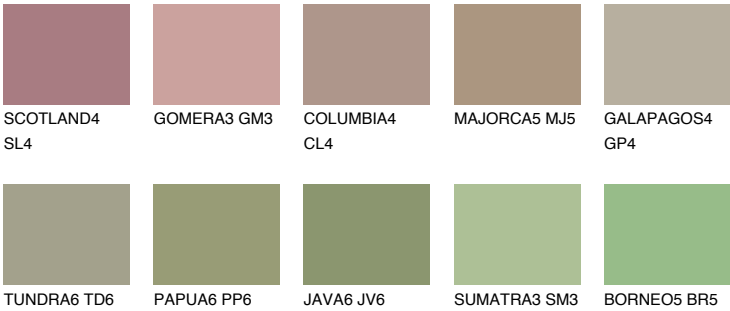

PAMPA5 PM5

37% **TSR** 50%

Matching colours

COLOURS

INTENSE

For more information on plasters and paints, go to www.ceresit.en

*The presented colours refer to plasters and paints offered by Ceresit. Due to the use of digital techniques, the presented colours might not represent the original ones, thus they cannot be considered as a reliable colour presentation. We recommend checking the authentic colour samples.