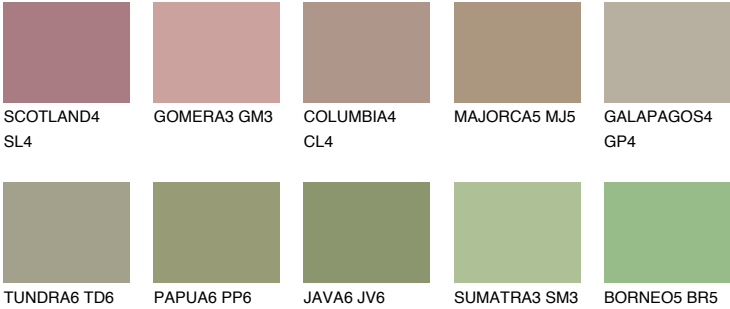

PAMPA5 PM5

37% **TSR** 50%

Matching colours

COLOURS

INTENSE

For more information on plasters and paints, go to www.ceresit.en

*The presented colours refer to plasters and paints offered by Ceresit. Due to the use of digital techniques, the presented colours might not represent the original ones, thus they cannot be considered as a reliable colour presentation. We recommend checking the authentic colour samples.