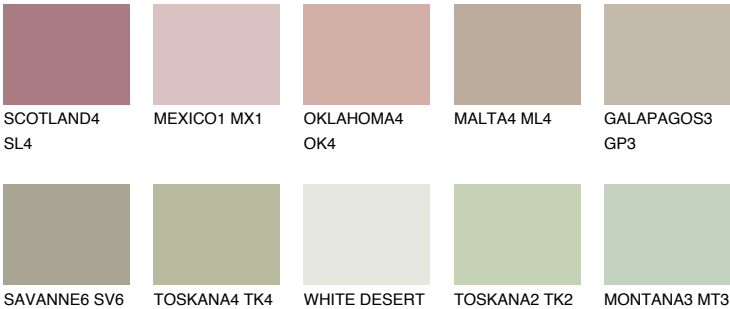

## PAMPA4 PM4

44% **TSR** 41%

### Matching colours

#### COLOURS

#### INTENSE

For more information on plasters and paints, go to [www.ceresit.en](http://www.ceresit.en)

\*The presented colours refer to plasters and paints offered by Ceresit. Due to the use of digital techniques, the presented colours might not represent the original ones, thus they cannot be considered as a reliable colour presentation. We recommend checking the authentic colour samples.