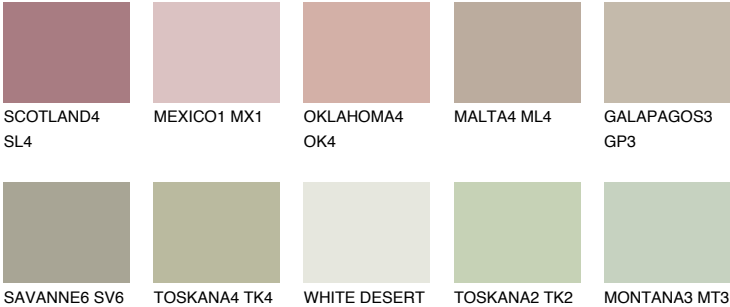

## PAMPA4 PM4

44% **TSR** 41%

### Matching colours

#### COLOURS

#### INTENSE

For more information on plasters and paints, go to [www.ceresit.en](http://www.ceresit.en)

\*The presented colours refer to plasters and paints offered by Ceresit. Due to the use of digital techniques, the presented colours might not represent the original ones, thus they cannot be considered as a reliable colour presentation. We recommend checking the authentic colour samples.