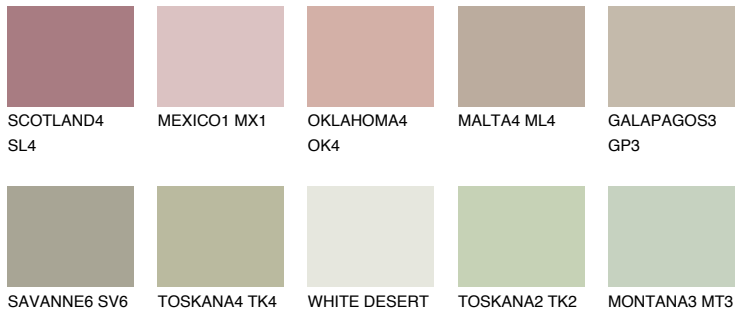

PAMPA4 PM4

44% **TSR** 41%

Matching colours

COLOURS

INTENSE

For more information on plasters and paints, go to
www.ceresit.en

*The presented colours refer to plasters and paints offered by Ceresit. Due to the use of digital techniques, the presented colours might not represent the original ones, thus they cannot be considered as a reliable colour presentation. We recommend checking the authentic colour samples.