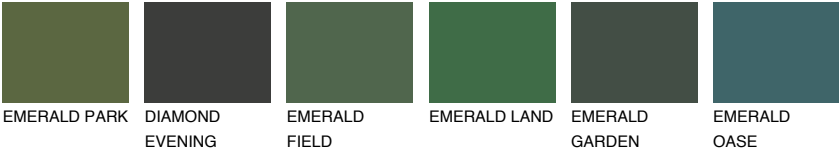

PAMPA4 PM4

44% **TSR** 41%

Matching colours

COLOURS

INTENSE

For more information on plasters and paints, go to www.ceresit.en

*The presented colours refer to plasters and paints offered by Ceresit. Due to the use of digital techniques, the presented colours might not represent the original ones, thus they cannot be considered as a reliable colour presentation. We recommend checking the authentic colour samples.