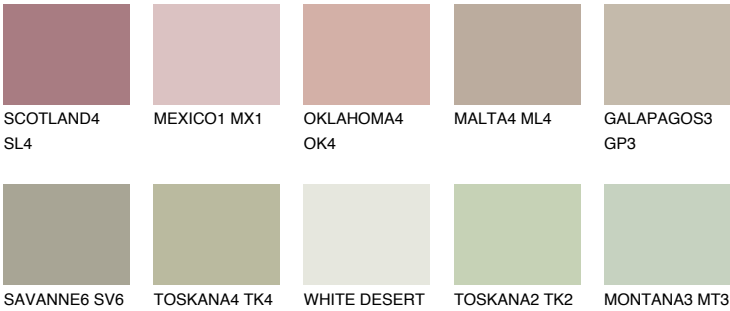

PAMPA4 PM4

44% **TSR** 41%

Matching colours

COLOURS

INTENSE

For more information on plasters and paints, go to www.ceresit.en

*The presented colours refer to plasters and paints offered by Ceresit. Due to the use of digital techniques, the presented colours might not represent the original ones, thus they cannot be considered as a reliable colour presentation. We recommend checking the authentic colour samples.