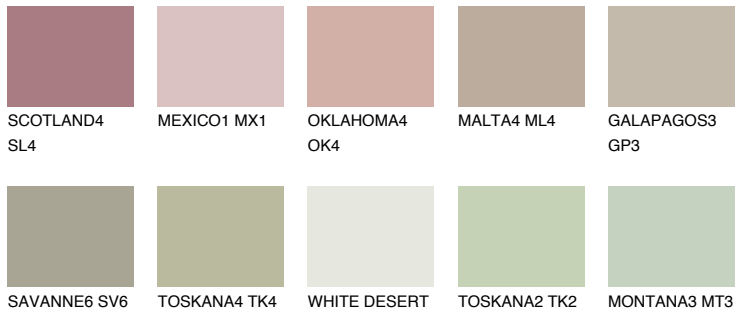

## PAMPA4 PM4

44% **TSR** 41%

### Matching colours

#### COLOURS

#### INTENSE

For more information on plasters and paints, go to  
[www.ceresit.en](http://www.ceresit.en)

\*The presented colours refer to plasters and paints offered by Ceresit. Due to the use of digital techniques, the presented colours might not represent the original ones, thus they cannot be considered as a reliable colour presentation. We recommend checking the authentic colour samples.