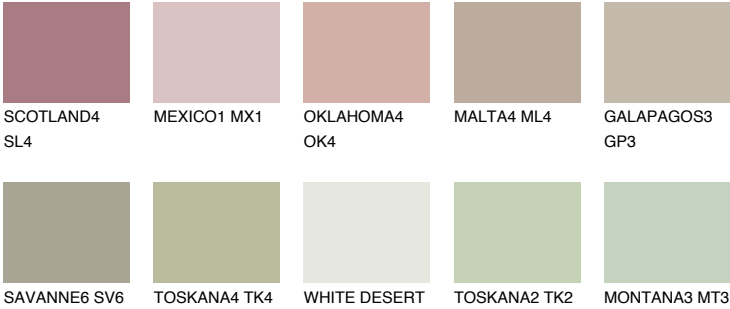

PAMPA4 PM4

44% **TSR** 41%

Matching colours

COLOURS

INTENSE

For more information on plasters and paints, go to www.ceresit.en

*The presented colours refer to plasters and paints offered by Ceresit. Due to the use of digital techniques, the presented colours might not represent the original ones, thus they cannot be considered as a reliable colour presentation. We recommend checking the authentic colour samples.