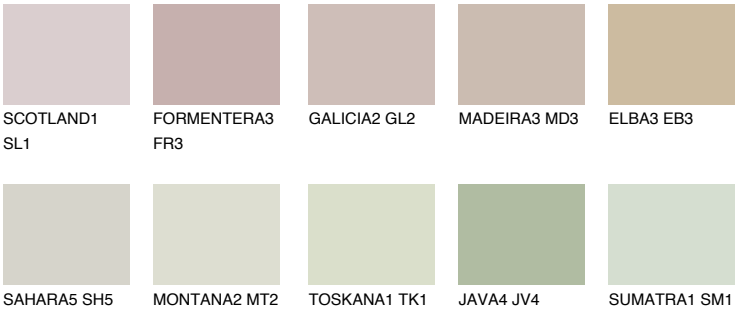

PAMPA3 PM3

52% TSR 48%

Matching colours

COLOURS

INTENSE

For more information on plasters and paints, go to www.ceresit.en

*The presented colours refer to plasters and paints offered by Ceresit. Due to the use of digital techniques, the presented colours might not represent the original ones, thus they cannot be considered as a reliable colour presentation. We recommend checking the authentic colour samples.