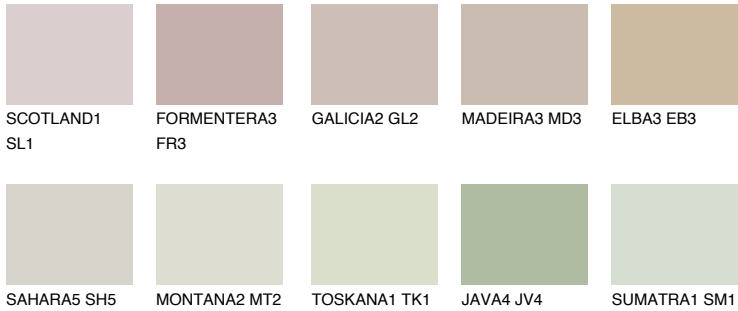

COLOUR DETAILS

PAMPA3 PM3

52% TSR 48%

Matching colours

COLOURS

INTENSE

For more information on plasters and paints, go to www.ceresit.en

*The presented colours refer to plasters and paints offered by Ceresit. Due to the use of digital techniques, the presented colours might not represent the original ones, thus they cannot be considered as a reliable colour presentation. We recommend checking the authentic colour samples.