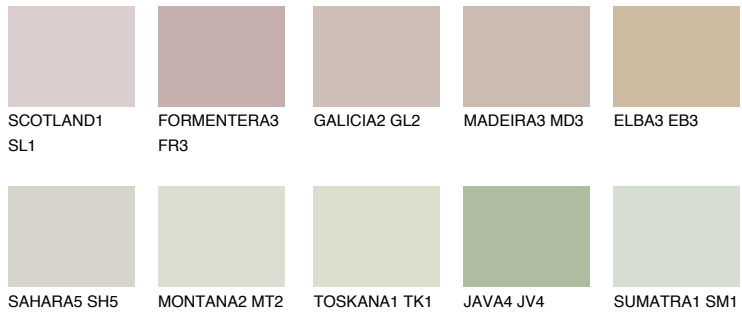

COLOUR DETAILS

PAMPA3 PM3

52% TSR 48%

Matching colours

COLOURS

INTENSE

For more information on plasters and paints, go to www.ceresit.en

*The presented colours refer to plasters and paints offered by Ceresit. Due to the use of digital techniques, the presented colours might not represent the original ones, thus they cannot be considered as a reliable colour presentation. We recommend checking the authentic colour samples.