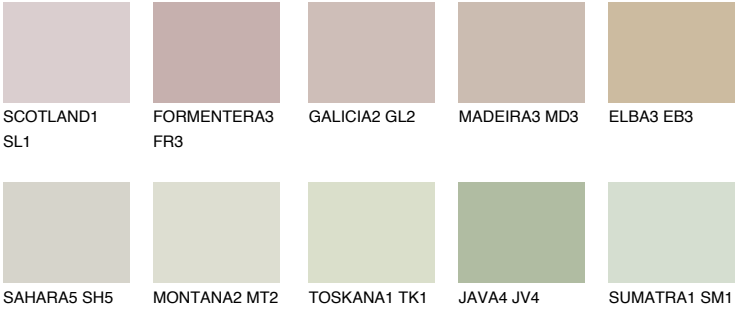

PAMPA3 PM3

52% **TSR** 48%

Matching colours

COLOURS

INTENSE

For more information on plasters and paints, go to www.ceresit.en

*The presented colours refer to plasters and paints offered by Ceresit. Due to the use of digital techniques, the presented colours might not represent the original ones, thus they cannot be considered as a reliable colour presentation. We recommend checking the authentic colour samples.