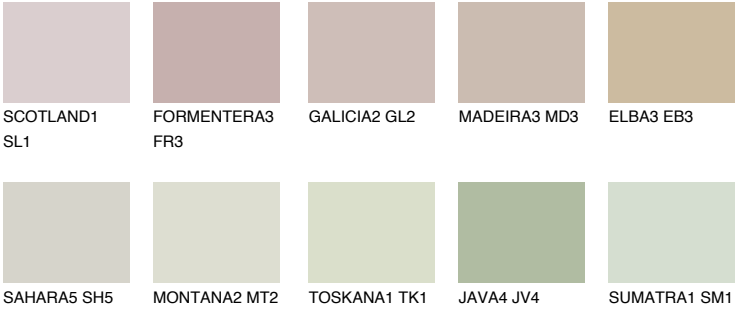

PAMPA3 PM3

52% TSR 48%

Matching colours

COLOURS

INTENSE

For more information on plasters and paints, go to www.ceresit.en

*The presented colours refer to plasters and paints offered by Ceresit. Due to the use of digital techniques, the presented colours might not represent the original ones, thus they cannot be considered as a reliable colour presentation. We recommend checking the authentic colour samples.