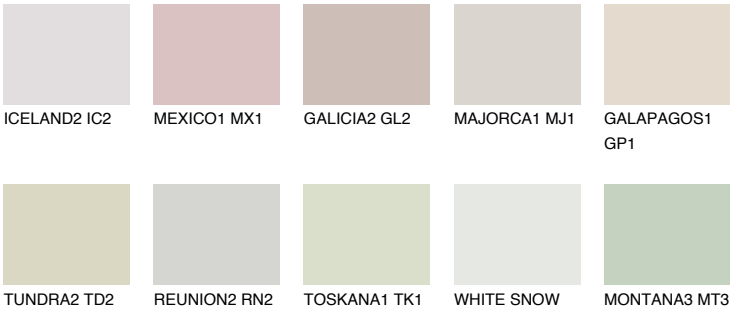

PAMPA2 PM2

60% **TSR** 57%

Matching colours

COLOURS

INTENSE

For more information on plasters and paints, go to www.ceresit.en

*The presented colours refer to plasters and paints offered by Ceresit. Due to the use of digital techniques, the presented colours might not represent the original ones, thus they cannot be considered as a reliable colour presentation. We recommend checking the authentic colour samples.