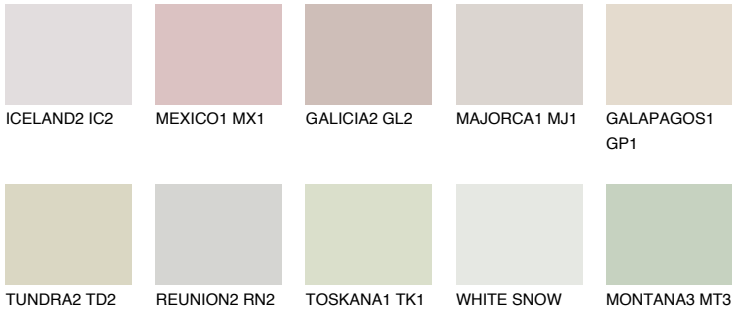

PAMPA2 PM2

60% **TSR** 57%

Matching colours

COLOURS

INTENSE

For more information on plasters and paints, go to www.ceresit.en

*The presented colours refer to plasters and paints offered by Ceresit. Due to the use of digital techniques, the presented colours might not represent the original ones, thus they cannot be considered as a reliable colour presentation. We recommend checking the authentic colour samples.