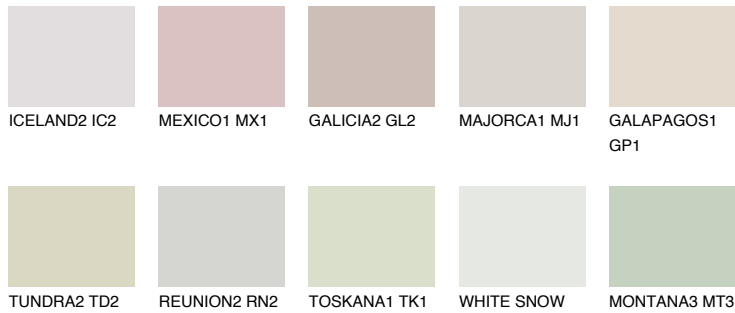

COLOUR DETAILS

PAMPA2 PM2

60% TSR 57%

Matching colours

COLOURS

INTENSE

For more information on plasters and paints, go to www.ceresit.en

*The presented colours refer to plasters and paints offered by Ceresit. Due to the use of digital techniques, the presented colours might not represent the original ones, thus they cannot be considered as a reliable colour presentation. We recommend checking the authentic colour samples.