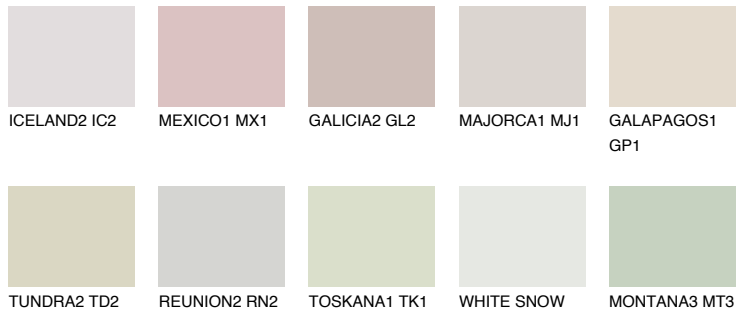

COLOUR DETAILS

PAMPA2 PM2

60% TSR 57%

Matching colours

COLOURS

INTENSE

For more information on plasters and paints, go to www.ceresit.en

*The presented colours refer to plasters and paints offered by Ceresit. Due to the use of digital techniques, the presented colours might not represent the original ones, thus they cannot be considered as a reliable colour presentation. We recommend checking the authentic colour samples.