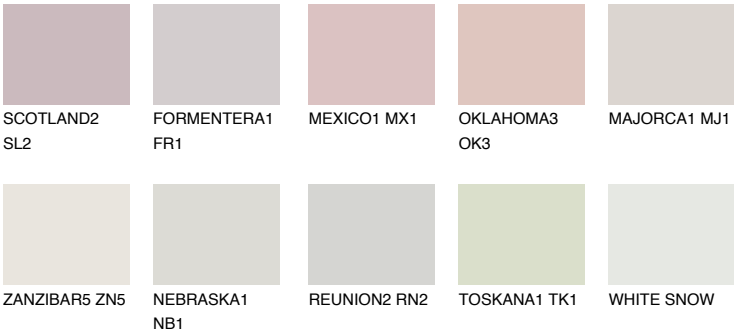

PAMPA1 PM1

70% **TSR** 68%

Matching colours

COLOURS

INTENSE

For more information on plasters and paints, go to www.ceresit.en

*The presented colours refer to plasters and paints offered by Ceresit. Due to the use of digital techniques, the presented colours might not represent the original ones, thus they cannot be considered as a reliable colour presentation. We recommend checking the authentic colour samples.