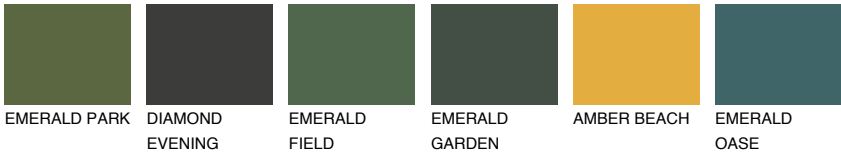

PAMPA1 PM1

70% **TSR** 68%

Matching colours

COLOURS

INTENSE

For more information on plasters and paints, go to www.ceresit.en

*The presented colours refer to plasters and paints offered by Ceresit. Due to the use of digital techniques, the presented colours might not represent the original ones, thus they cannot be considered as a reliable colour presentation. We recommend checking the authentic colour samples.