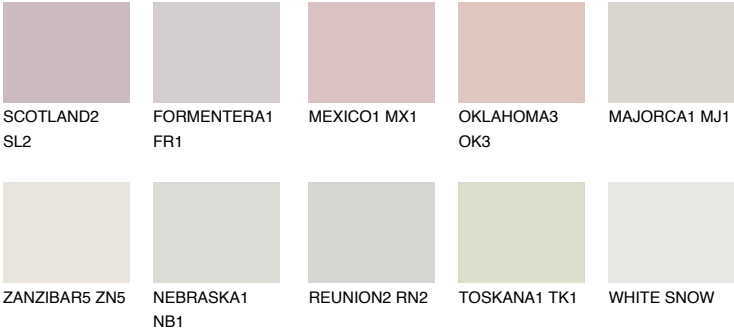

## PAMPA1 PM1

70% **TSR** 68%

### Matching colours

#### COLOURS

#### INTENSE

For more information on plasters and paints, go to [www.ceresit.en](http://www.ceresit.en)

\*The presented colours refer to plasters and paints offered by Ceresit. Due to the use of digital techniques, the presented colours might not represent the original ones, thus they cannot be considered as a reliable colour presentation. We recommend checking the authentic colour samples.