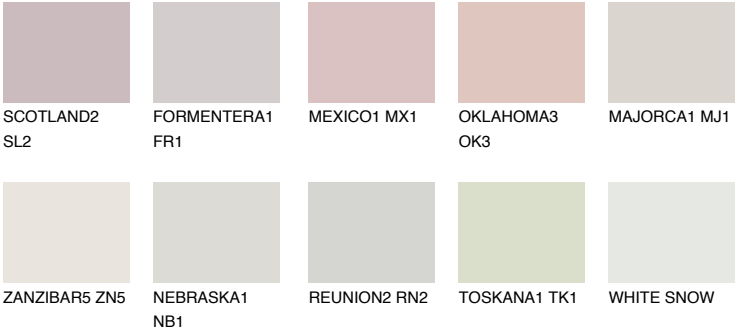

PAMPA1 PM1

70% **TSR** 68%

Matching colours

COLOURS

INTENSE

For more information on plasters and paints, go to www.ceresit.en

*The presented colours refer to plasters and paints offered by Ceresit. Due to the use of digital techniques, the presented colours might not represent the original ones, thus they cannot be considered as a reliable colour presentation. We recommend checking the authentic colour samples.