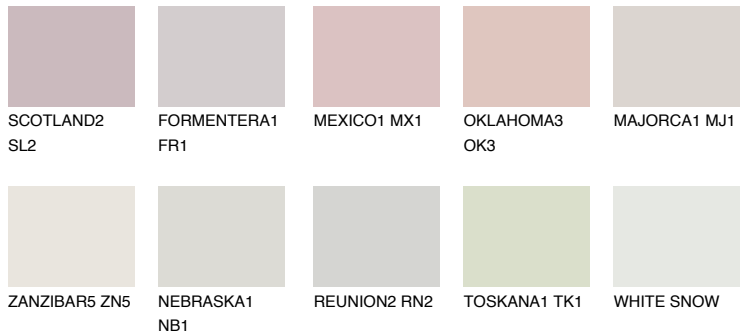

COLOUR DETAILS

PAMPA1 PM1

70% **TSR** 68%

Matching colours

COLOURS

INTENSE

For more information on plasters and paints, go to www.ceresit.en

*The presented colours refer to plasters and paints offered by Ceresit. Due to the use of digital techniques, the presented colours might not represent the original ones, thus they cannot be considered as a reliable colour presentation. We recommend checking the authentic colour samples.