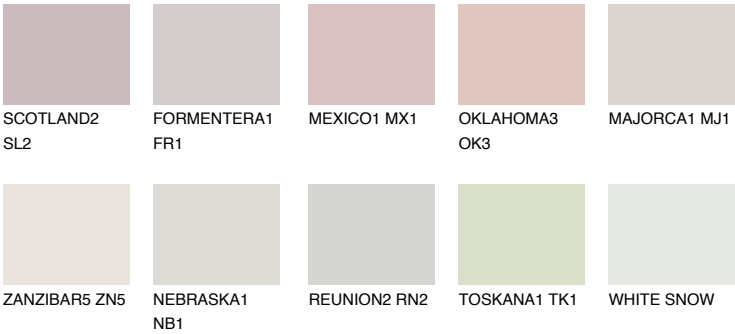

PAMPA1 PM1

70% **TSR** 68%

Matching colours

COLOURS

INTENSE

For more information on plasters and paints, go to www.ceresit.en

*The presented colours refer to plasters and paints offered by Ceresit. Due to the use of digital techniques, the presented colours might not represent the original ones, thus they cannot be considered as a reliable colour presentation. We recommend checking the authentic colour samples.