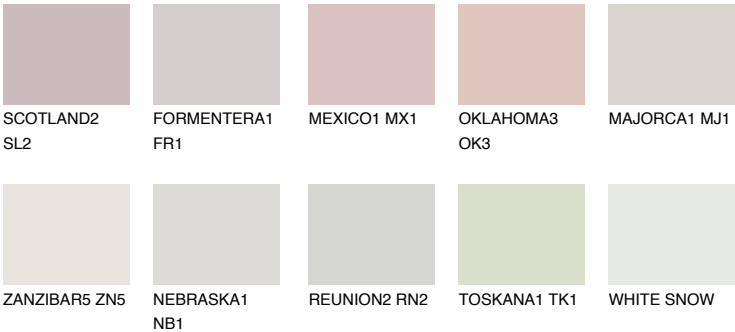

PAMPA1 PM1

70% **TSR** 68%

Matching colours

COLOURS

INTENSE

For more information on plasters and paints, go to www.ceresit.en

*The presented colours refer to plasters and paints offered by Ceresit. Due to the use of digital techniques, the presented colours might not represent the original ones, thus they cannot be considered as a reliable colour presentation. We recommend checking the authentic colour samples.