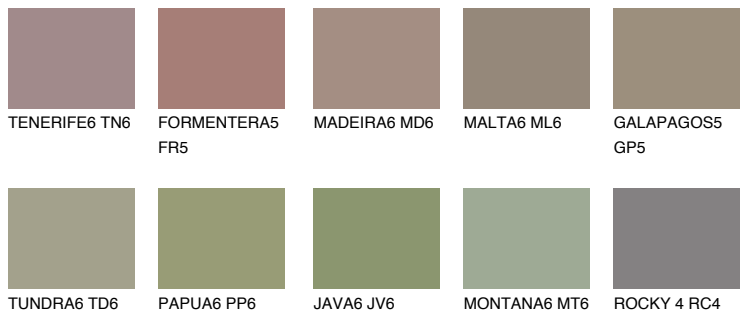

COLOUR DETAILS

GALAPAGOS6 GP6

22% **TSR** 20%

Matching colours

COLOURS

INTENSE

For more information on plasters and paints, go to www.ceresit.en

*The presented colours refer to plasters and paints offered by Ceresit. Due to the use of digital techniques, the presented colours might not represent the original ones, thus they cannot be considered as a reliable colour presentation. We recommend checking the authentic colour samples.