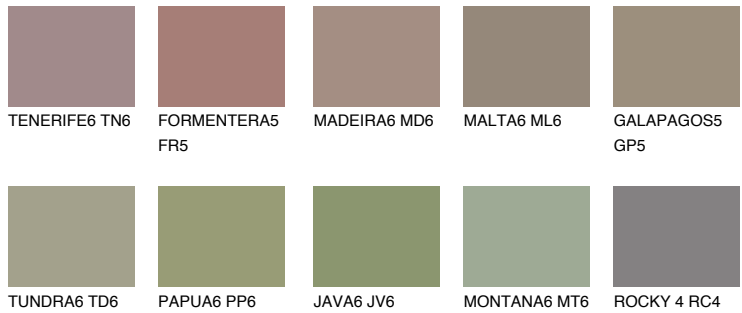

COLOUR DETAILS

GALAPAGOS6 GP6

22% **TSR** 20%

Matching colours

COLOURS

INTENSE

For more information on plasters and paints, go to www.ceresit.en

*The presented colours refer to plasters and paints offered by Ceresit. Due to the use of digital techniques, the presented colours might not represent the original ones, thus they cannot be considered as a reliable colour presentation. We recommend checking the authentic colour samples.