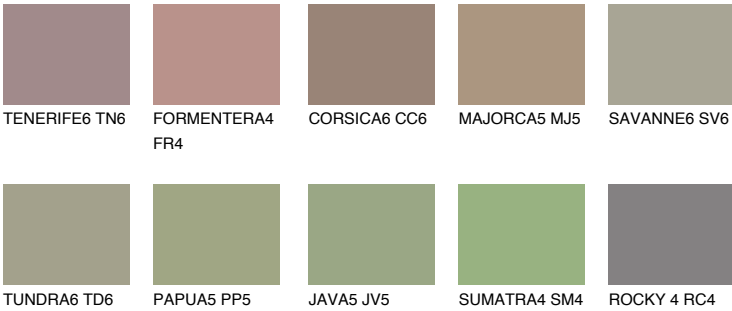

COLOUR DETAILS

GALAPAGOS5 GP5

☀ 28% **TSR** 25%

Matching colours

COLOURS

INTENSE

For more information on plasters and paints, go to www.ceresit.en

*The presented colours refer to plasters and paints offered by Ceresit. Due to the use of digital techniques, the presented colours might not represent the original ones, thus they cannot be considered as a reliable colour presentation. We recommend checking the authentic colour samples.