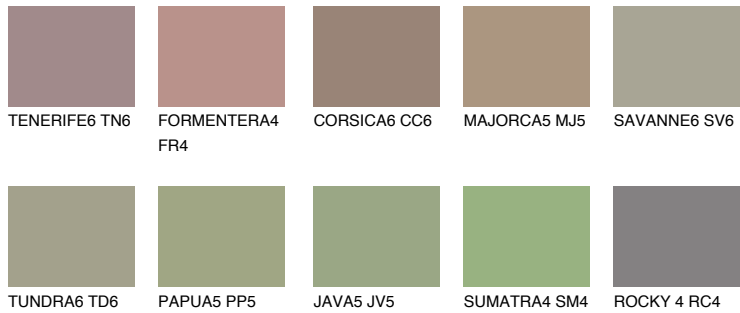

COLOUR DETAILS

GALAPAGOS5 GP5

28% **TSR** 25%

Matching colours

COLOURS

INTENSE

For more information on plasters and paints, go to www.ceresit.en

*The presented colours refer to plasters and paints offered by Ceresit. Due to the use of digital techniques, the presented colours might not represent the original ones, thus they cannot be considered as a reliable colour presentation. We recommend checking the authentic colour samples.