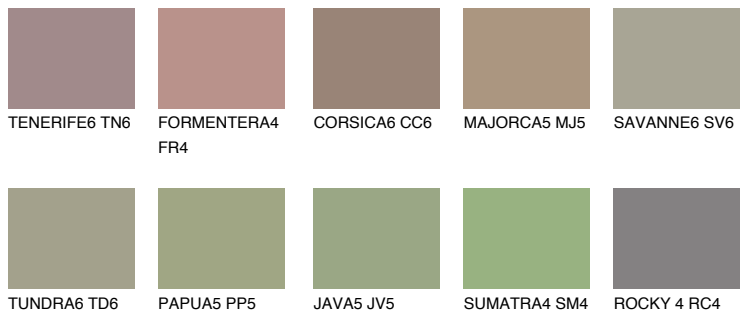

# COLOUR DETAILS

## GALAPAGOS5 GP5

28% **TSR** 25%

### Matching colours

#### COLOURS