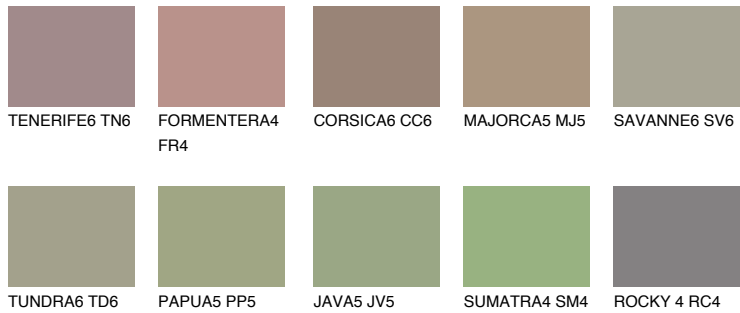

# COLOUR DETAILS

### Matching colours

#### COLOURS

#### INTENSE

For more information on plasters and paints, go to [www.ceresit.en](http://www.ceresit.en)

\*The presented colours refer to plasters and paints offered by Ceresit. Due to the use of digital techniques, the presented colours might not represent the original ones, thus they cannot be considered as a reliable colour presentation. We recommend checking the authentic colour samples.