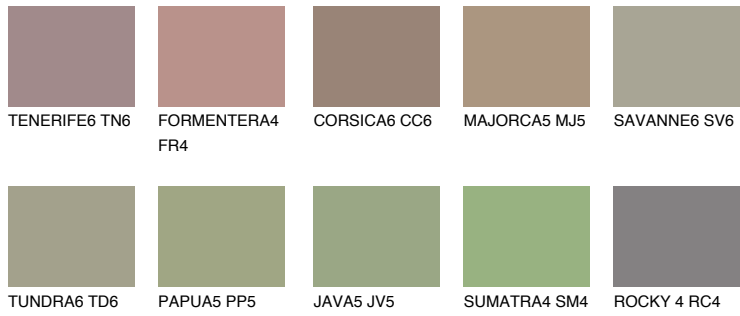

COLOUR DETAILS

GALAPAGOS5 GP5

☀️ 28% **TSR** 25%

Matching colours

COLOURS

INTENSE

For more information on plasters and paints, go to www.ceresit.en

*The presented colours refer to plasters and paints offered by Ceresit. Due to the use of digital techniques, the presented colours might not represent the original ones, thus they cannot be considered as a reliable colour presentation. We recommend checking the authentic colour samples.