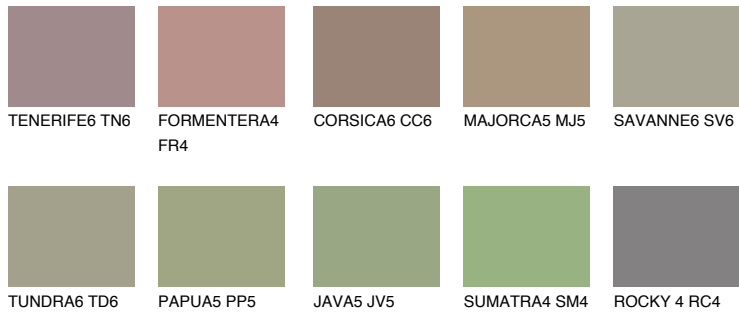

## GALAPAGOS5 GP5

☀️ 28%    **TSR** 25%

### Matching colours

#### COLOURS

#### INTENSE

For more information on plasters and paints, go to [www.ceresit.en](http://www.ceresit.en)

\*The presented colours refer to plasters and paints offered by Ceresit. Due to the use of digital techniques, the presented colours might not represent the original ones, thus they cannot be considered as a reliable colour presentation. We recommend checking the authentic colour samples.