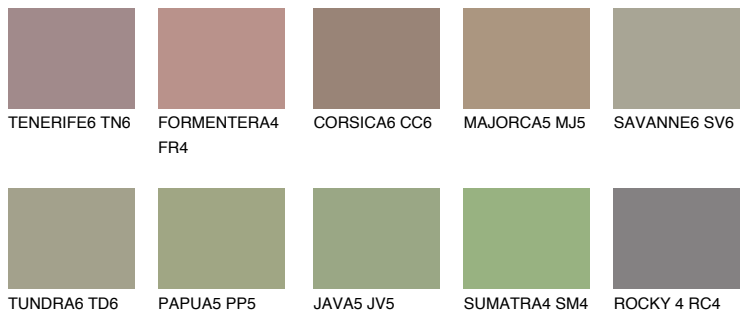

COLOUR DETAILS

GALAPAGOS5 GP5

28% **TSR** 25%

Matching colours

COLOURS

INTENSE

For more information on plasters and paints, go to www.ceresit.en

*The presented colours refer to plasters and paints offered by Ceresit. Due to the use of digital techniques, the presented colours might not represent the original ones, thus they cannot be considered as a reliable colour presentation. We recommend checking the authentic colour samples.