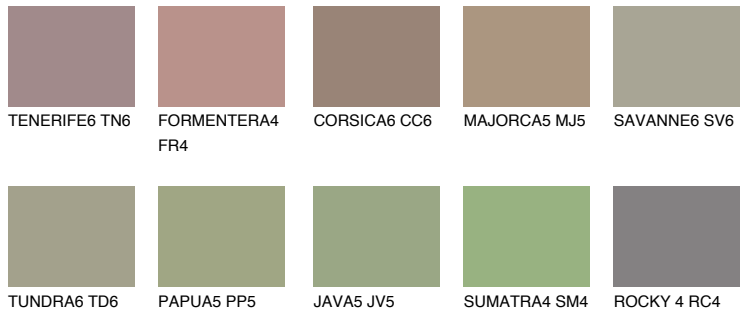

COLOUR DETAILS

GALAPAGOS5 GP5

☀️ 28% **TSR** 25%

Matching colours

COLOURS

INTENSE

For more information on plasters and paints, go to
www.ceresit.en

*The presented colours refer to plasters and paints offered by Ceresit. Due to the use of digital techniques, the presented colours might not represent the original ones, thus they cannot be considered as a reliable colour presentation. We recommend checking the authentic colour samples.