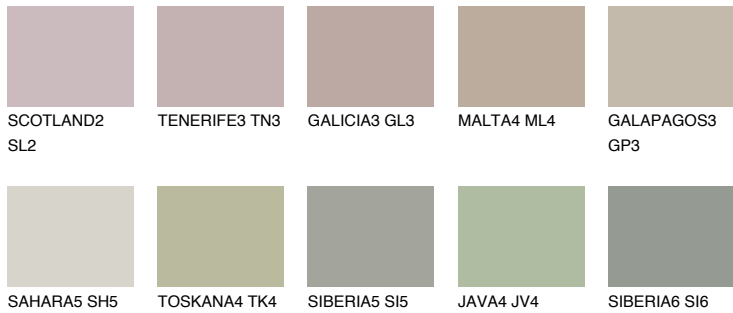

COLOUR DETAILS

GALAPAGOS4 GP4

43% TSR 38%

Matching colours

COLOURS

INTENSE

For more information on plasters and paints, go to www.ceresit.en

*The presented colours refer to plasters and paints offered by Ceresit. Due to the use of digital techniques, the presented colours might not represent the original ones, thus they cannot be considered as a reliable colour presentation. We recommend checking the authentic colour samples.