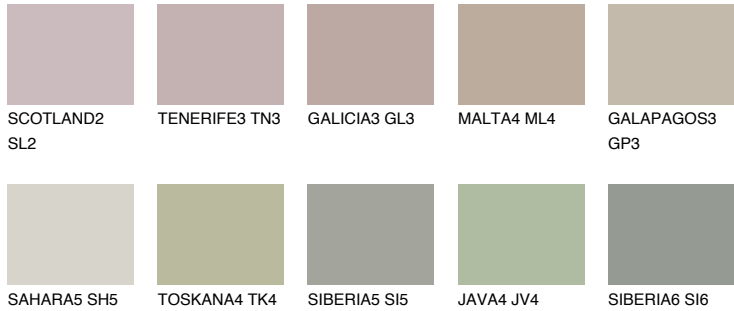

COLOUR DETAILS

GALAPAGOS4 GP4

43% TSR 38%

Matching colours

COLOURS

INTENSE

For more information on plasters and paints, go to www.ceresit.en

*The presented colours refer to plasters and paints offered by Ceresit. Due to the use of digital techniques, the presented colours might not represent the original ones, thus they cannot be considered as a reliable colour presentation. We recommend checking the authentic colour samples.