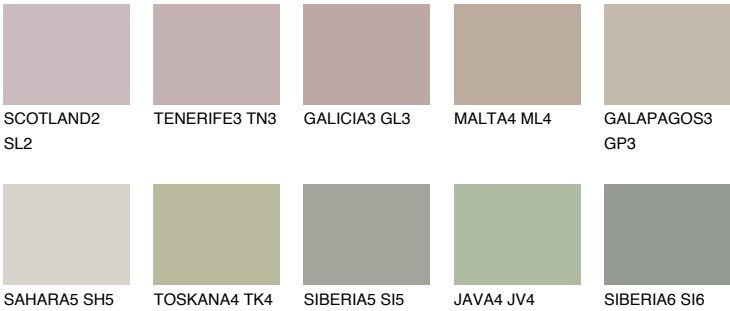

GALAPAGOS4 GP4

43% TSR 38%

Matching colours

COLOURS

INTENSE

For more information on plasters and paints, go to www.ceresit.en

*The presented colours refer to plasters and paints offered by Ceresit. Due to the use of digital techniques, the presented colours might not represent the original ones, thus they cannot be considered as a reliable colour presentation. We recommend checking the authentic colour samples.