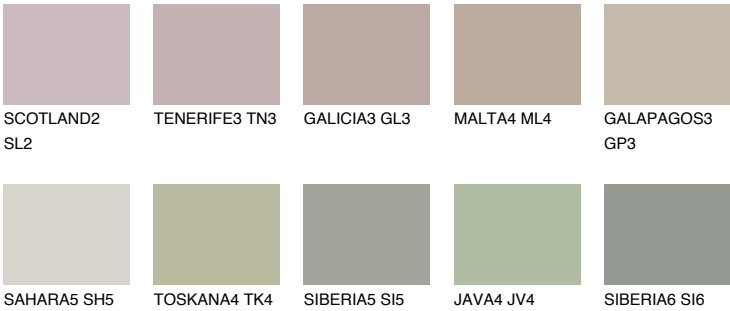

COLOUR DETAILS

GALAPAGOS4 GP4

43% TSR 38%

Matching colours

COLOURS

INTENSE

For more information on plasters and paints, go to www.ceresit.en

*The presented colours refer to plasters and paints offered by Ceresit. Due to the use of digital techniques, the presented colours might not represent the original ones, thus they cannot be considered as a reliable colour presentation. We recommend checking the authentic colour samples.