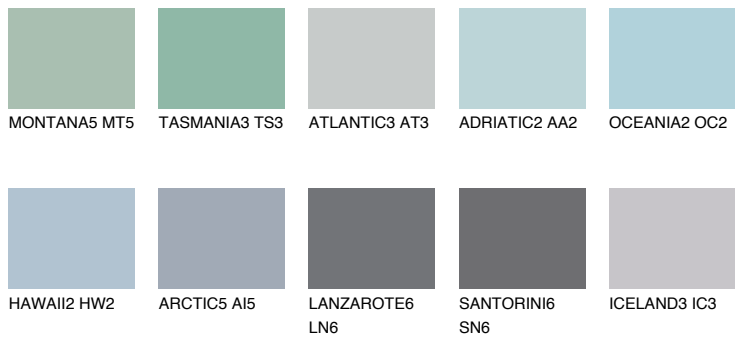

COLOUR DETAILS

POLYNESIA1 PS1

56% **TSR** 57%

Matching colours

COLOURS

INTENSE

For more information on plasters and paints, go to www.ceresit.en

*The presented colours refer to plasters and paints offered by Ceresit. Due to the use of digital techniques, the presented colours might not represent the original ones, thus they cannot be considered as a reliable colour presentation. We recommend checking the authentic colour samples.