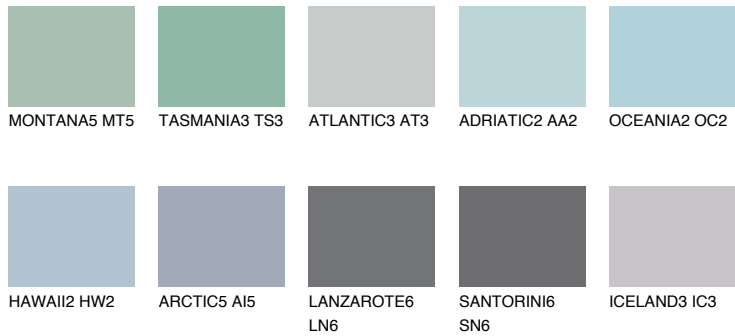

COLOUR DETAILS

POLYNESIA1 PS1

56% **TSR** 57%

Matching colours

COLOURS

INTENSE

For more information on plasters and paints, go to www.ceresit.en

*The presented colours refer to plasters and paints offered by Ceresit. Due to the use of digital techniques, the presented colours might not represent the original ones, thus they cannot be considered as a reliable colour presentation. We recommend checking the authentic colour samples.