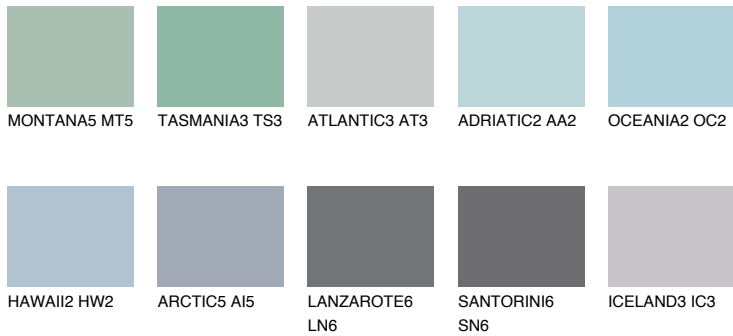

COLOUR DETAILS

POLYNESIA1 PS1

56% **TSR** 57%

Matching colours

COLOURS

INTENSE

For more information on plasters and paints, go to www.ceresit.en

*The presented colours refer to plasters and paints offered by Ceresit. Due to the use of digital techniques, the presented colours might not represent the original ones, thus they cannot be considered as a reliable colour presentation. We recommend checking the authentic colour samples.