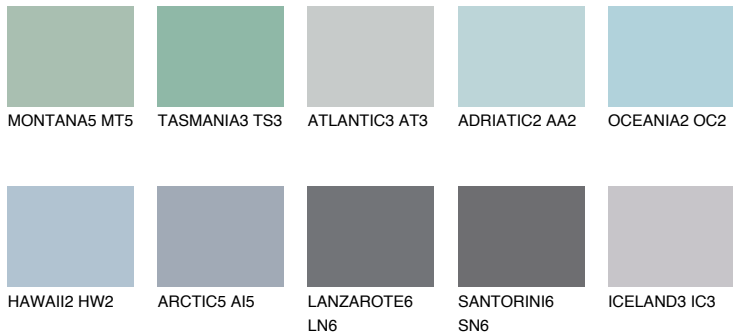

COLOUR DETAILS

POLYNESIA1 PS1

56% TSR 57%

Matching colours

COLOURS

INTENSE

For more information on plasters and paints, go to www.ceresit.en

*The presented colours refer to plasters and paints offered by Ceresit. Due to the use of digital techniques, the presented colours might not represent the original ones, thus they cannot be considered as a reliable colour presentation. We recommend checking the authentic colour samples.