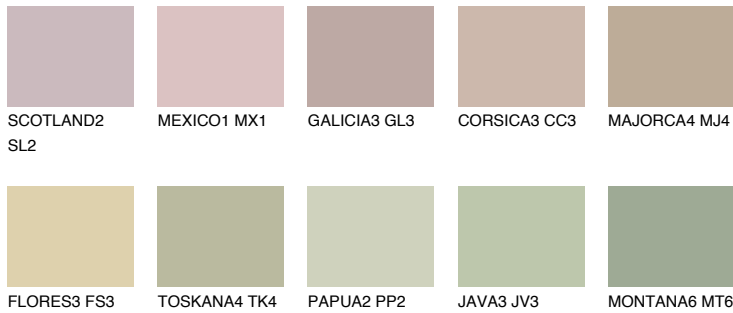

COLOUR DETAILS

GALAPAGOS3 GP3

50% TSR 45%

Matching colours

COLOURS

INTENSE

For more information on plasters and paints, go to www.ceresit.en

*The presented colours refer to plasters and paints offered by Ceresit. Due to the use of digital techniques, the presented colours might not represent the original ones, thus they cannot be considered as a reliable colour presentation. We recommend checking the authentic colour samples.