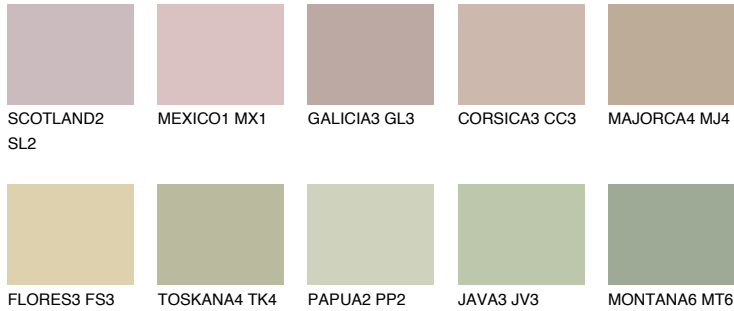

COLOUR DETAILS

GALAPAGOS3 GP3

50% TSR 45%

Matching colours

COLOURS

INTENSE

For more information on plasters and paints, go to www.ceresit.en

*The presented colours refer to plasters and paints offered by Ceresit. Due to the use of digital techniques, the presented colours might not represent the original ones, thus they cannot be considered as a reliable colour presentation. We recommend checking the authentic colour samples.