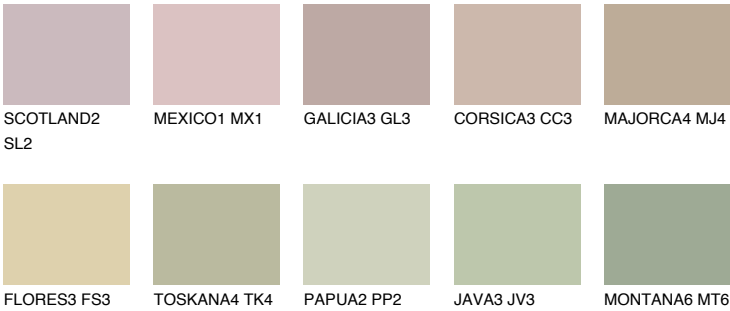

## GALAPAGOS3 GP3

50% TSR 45%

### Matching colours

#### COLOURS

#### INTENSE

For more information on plasters and paints, go to [www.ceresit.en](http://www.ceresit.en)

\*The presented colours refer to plasters and paints offered by Ceresit. Due to the use of digital techniques, the presented colours might not represent the original ones, thus they cannot be considered as a reliable colour presentation. We recommend checking the authentic colour samples.