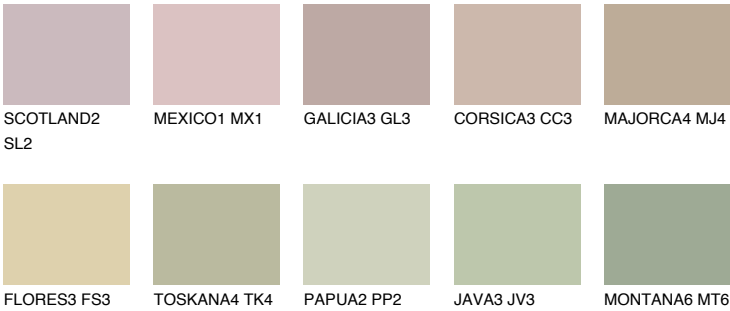

GALAPAGOS3 GP3

50% TSR 45%

Matching colours

COLOURS

INTENSE

For more information on plasters and paints, go to www.ceresit.en

*The presented colours refer to plasters and paints offered by Ceresit. Due to the use of digital techniques, the presented colours might not represent the original ones, thus they cannot be considered as a reliable colour presentation. We recommend checking the authentic colour samples.