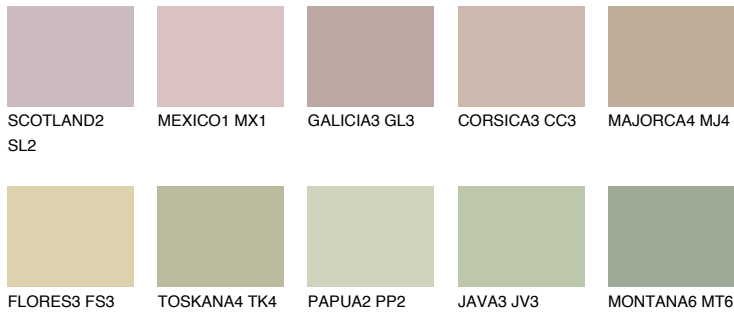

COLOUR DETAILS

GALAPAGOS3 GP3

50% TSR 45%

Matching colours

COLOURS

INTENSE

For more information on plasters and paints, go to www.ceresit.en

*The presented colours refer to plasters and paints offered by Ceresit. Due to the use of digital techniques, the presented colours might not represent the original ones, thus they cannot be considered as a reliable colour presentation. We recommend checking the authentic colour samples.