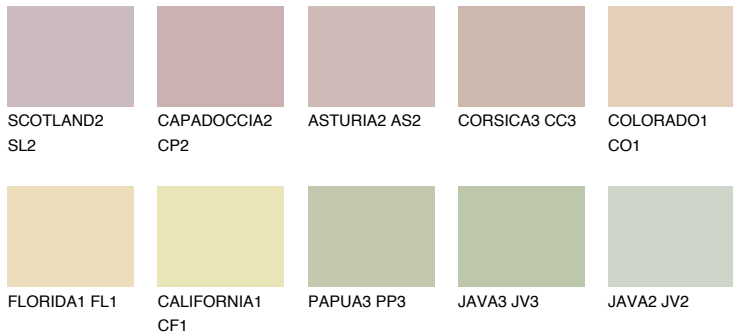

COLOUR DETAILS

GALAPAGOS2 GP2

58% TSR 53%

Matching colours

COLOURS

INTENSE

For more information on plasters and paints, go to www.ceresit.en

*The presented colours refer to plasters and paints offered by Ceresit. Due to the use of digital techniques, the presented colours might not represent the original ones, thus they cannot be considered as a reliable colour presentation. We recommend checking the authentic colour samples.