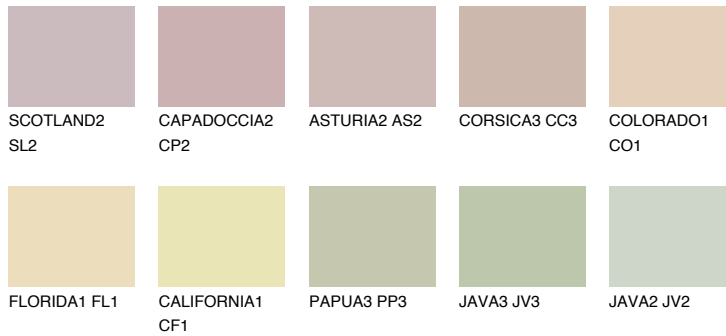

GALAPAGOS2 GP2

58% **TSR** 53%

Matching colours

COLOURS

INTENSE

For more information on plasters and paints, go to www.ceresit.en

*The presented colours refer to plasters and paints offered by Ceresit. Due to the use of digital techniques, the presented colours might not represent the original ones, thus they cannot be considered as a reliable colour presentation. We recommend checking the authentic colour samples.