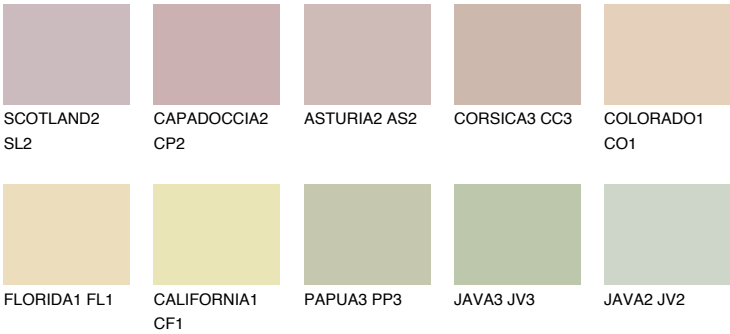

GALAPAGOS2 GP2

58% **TSR** 53%

Matching colours

COLOURS

INTENSE

For more information on plasters and paints, go to www.ceresit.en

*The presented colours refer to plasters and paints offered by Ceresit. Due to the use of digital techniques, the presented colours might not represent the original ones, thus they cannot be considered as a reliable colour presentation. We recommend checking the authentic colour samples.