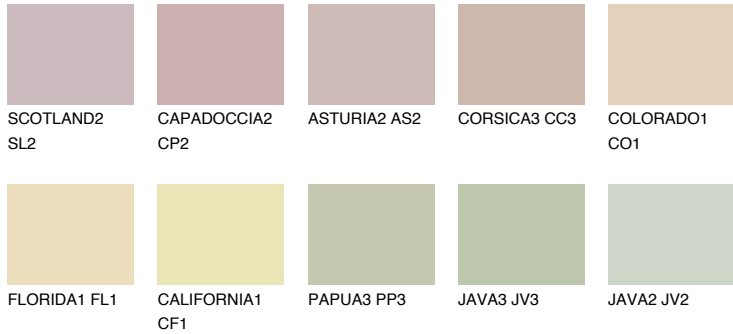

COLOUR DETAILS

GALAPAGOS2 GP2

58% TSR 53%

Matching colours

COLOURS

INTENSE

For more information on plasters and paints, go to www.ceresit.en

*The presented colours refer to plasters and paints offered by Ceresit. Due to the use of digital techniques, the presented colours might not represent the original ones, thus they cannot be considered as a reliable colour presentation. We recommend checking the authentic colour samples.