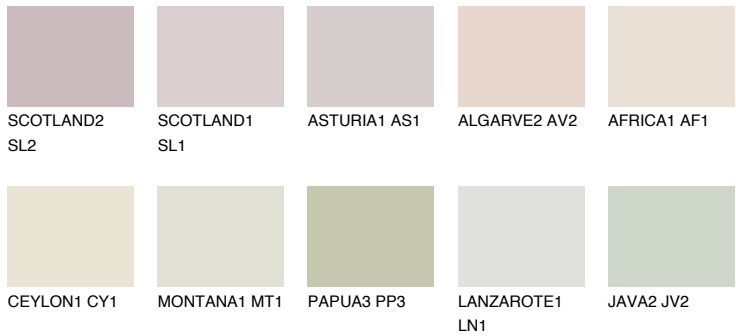

COLOUR DETAILS

GALAPAGOS1 GP1

72% TSR 63%

Matching colours

COLOURS

INTENSE

For more information on plasters and paints, go to www.ceresit.en

*The presented colours refer to plasters and paints offered by Ceresit. Due to the use of digital techniques, the presented colours might not represent the original ones, thus they cannot be considered as a reliable colour presentation. We recommend checking the authentic colour samples.