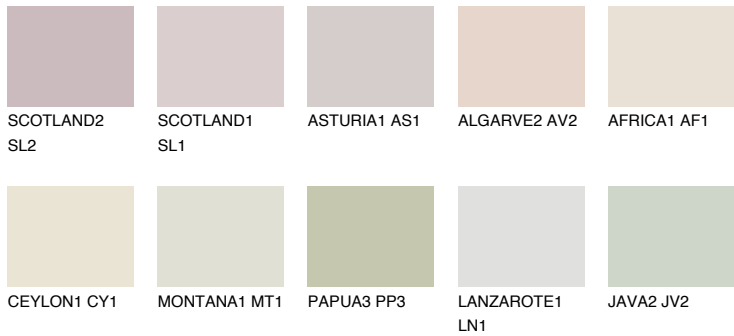

COLOUR DETAILS

GALAPAGOS1 GP1

72% TSR 63%

Matching colours

COLOURS

INTENSE

For more information on plasters and paints, go to www.ceresit.en

*The presented colours refer to plasters and paints offered by Ceresit. Due to the use of digital techniques, the presented colours might not represent the original ones, thus they cannot be considered as a reliable colour presentation. We recommend checking the authentic colour samples.