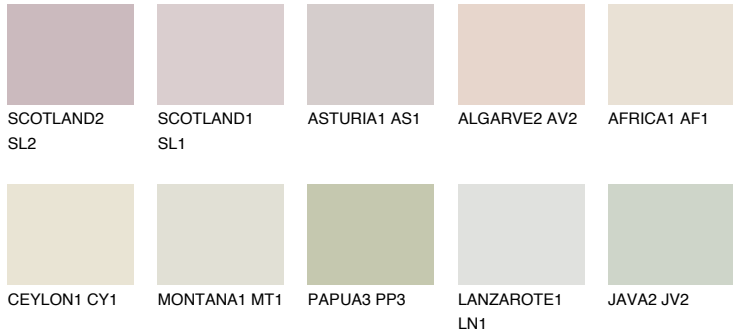

COLOUR DETAILS

GALAPAGOS1 GP1

72% TSR 63%

Matching colours

COLOURS

INTENSE

For more information on plasters and paints, go to www.ceresit.en

*The presented colours refer to plasters and paints offered by Ceresit. Due to the use of digital techniques, the presented colours might not represent the original ones, thus they cannot be considered as a reliable colour presentation. We recommend checking the authentic colour samples.