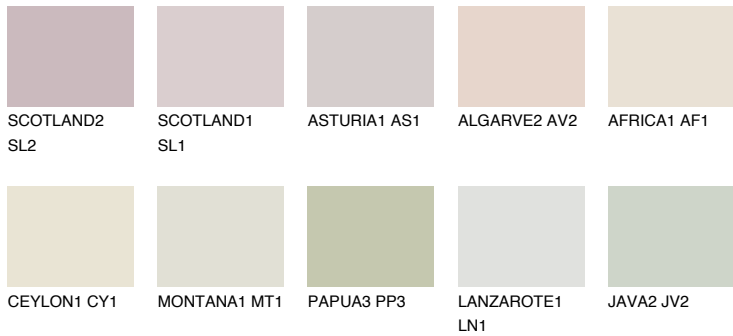

COLOUR DETAILS

GALAPAGOS1 GP1

72% TSR 63%

Matching colours

COLOURS

INTENSE

For more information on plasters and paints, go to www.ceresit.en

*The presented colours refer to plasters and paints offered by Ceresit. Due to the use of digital techniques, the presented colours might not represent the original ones, thus they cannot be considered as a reliable colour presentation. We recommend checking the authentic colour samples.