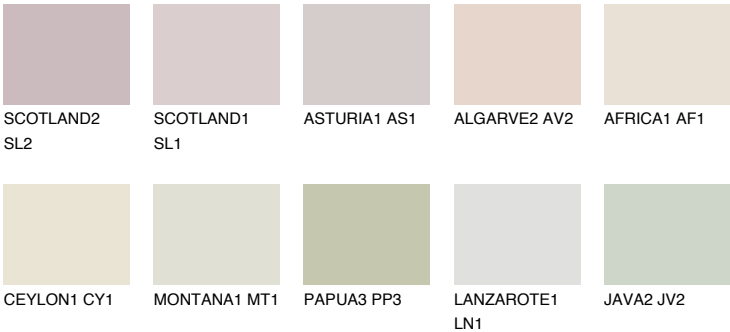

GALAPAGOS1 GP1

72% TSR 63%

Matching colours

COLOURS

INTENSE

For more information on plasters and paints, go to www.ceresit.en

*The presented colours refer to plasters and paints offered by Ceresit. Due to the use of digital techniques, the presented colours might not represent the original ones, thus they cannot be considered as a reliable colour presentation. We recommend checking the authentic colour samples.