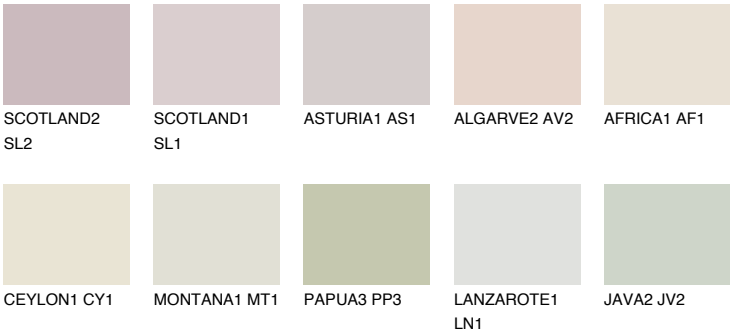

GALAPAGOS1 GP1

72% TSR 63%

Matching colours

COLOURS

INTENSE

For more information on plasters and paints, go to www.ceresit.en

*The presented colours refer to plasters and paints offered by Ceresit. Due to the use of digital techniques, the presented colours might not represent the original ones, thus they cannot be considered as a reliable colour presentation. We recommend checking the authentic colour samples.