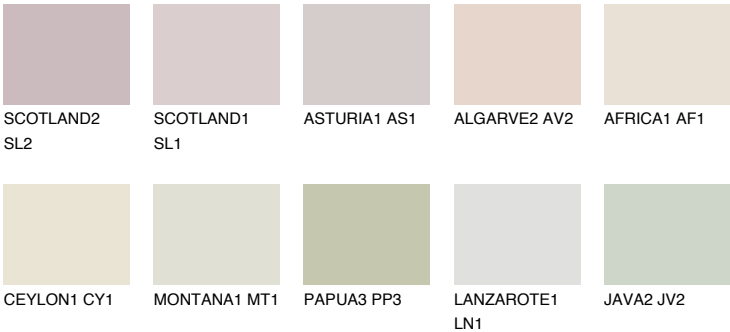

## GALAPAGOS1 GP1

72% TSR 63%

### Matching colours

#### COLOURS

#### INTENSE

For more information on plasters and paints, go to [www.ceresit.en](http://www.ceresit.en)

\*The presented colours refer to plasters and paints offered by Ceresit. Due to the use of digital techniques, the presented colours might not represent the original ones, thus they cannot be considered as a reliable colour presentation. We recommend checking the authentic colour samples.