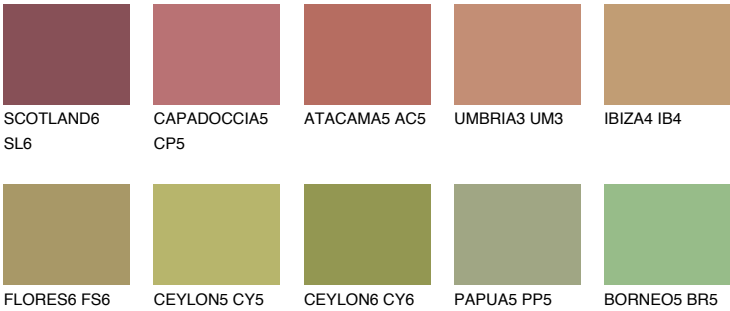

ELBA6 EB6

☀ 26% **TSR 24%**

Matching colours

COLOURS

INTENSE

For more information on plasters and paints, go to
www.ceresit.en

*The presented colours refer to plasters and paints offered by Ceresit. Due to the use of digital techniques, the presented colours might not represent the original ones, thus they cannot be considered as a reliable colour presentation. We recommend checking the authentic colour samples.