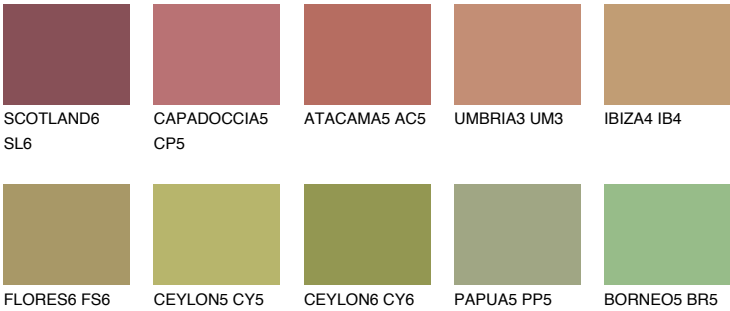

**ELBA6 EB6**

26% **TSR** 24%

## Matching colours

### COLOURS

### INTENSE

For more information on plasters and paints, go to [www.ceresit.en](http://www.ceresit.en)

\*The presented colours refer to plasters and paints offered by Ceresit. Due to the use of digital techniques, the presented colours might not represent the original ones, thus they cannot be considered as a reliable colour presentation. We recommend checking the authentic colour samples.