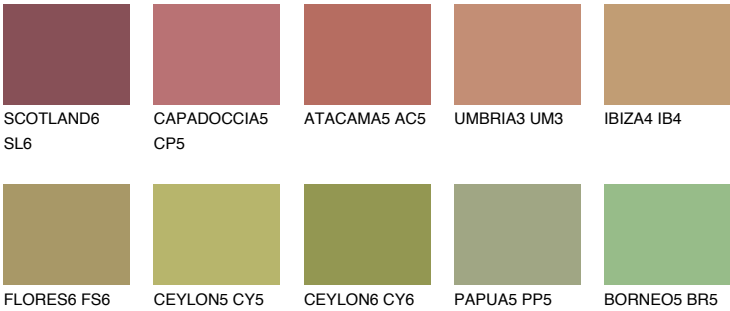

**ELBA6 EB6**

☀ 26%    **TSR 24%**

## Matching colours

### COLOURS

### INTENSE

For more information on plasters and paints, go to [www.ceresit.en](http://www.ceresit.en)

\*The presented colours refer to plasters and paints offered by Ceresit. Due to the use of digital techniques, the presented colours might not represent the original ones, thus they cannot be considered as a reliable colour presentation. We recommend checking the authentic colour samples.