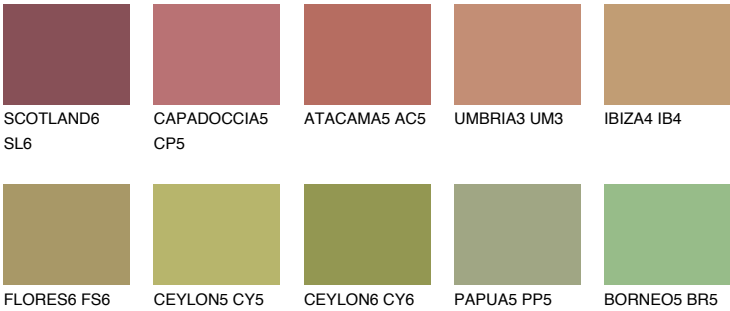

ELBA6 EB6

26% **TSR** 24%

Matching colours

COLOURS

INTENSE

For more information on plasters and paints, go to www.ceresit.en

*The presented colours refer to plasters and paints offered by Ceresit. Due to the use of digital techniques, the presented colours might not represent the original ones, thus they cannot be considered as a reliable colour presentation. We recommend checking the authentic colour samples.