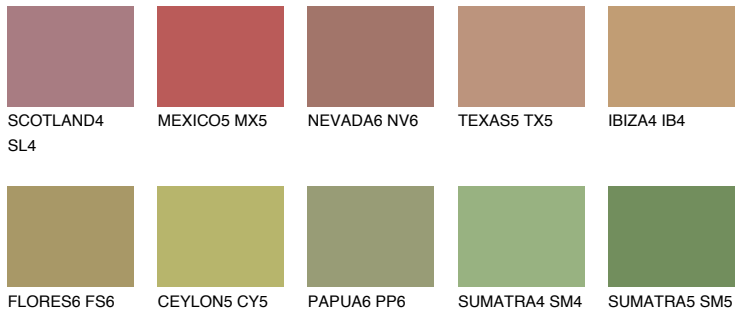

COLOUR DETAILS

ELBA5 EB5

33% **TSR** 32%

Matching colours

COLOURS

INTENSE

For more information on plasters and paints, go to www.ceresit.en

*The presented colours refer to plasters and paints offered by Ceresit. Due to the use of digital techniques, the presented colours might not represent the original ones, thus they cannot be considered as a reliable colour presentation. We recommend checking the authentic colour samples.