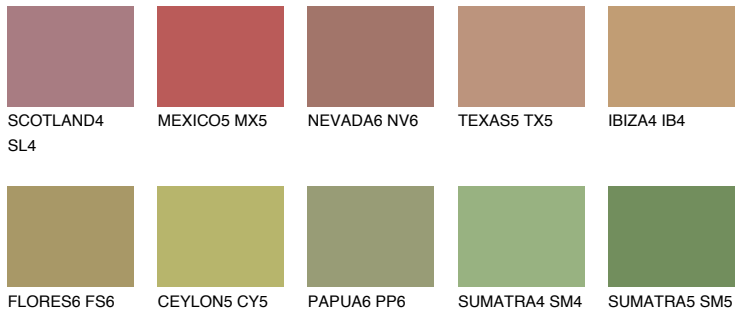

COLOUR DETAILS

ELBA5 EB5

☀ 33% **TSR 32%**

Matching colours

COLOURS

INTENSE

For more information on plasters and paints, go to
www.ceresit.en

*The presented colours refer to plasters and paints offered by Ceresit. Due to the use of digital techniques, the presented colours might not represent the original ones, thus they cannot be considered as a reliable colour presentation. We recommend checking the authentic colour samples.