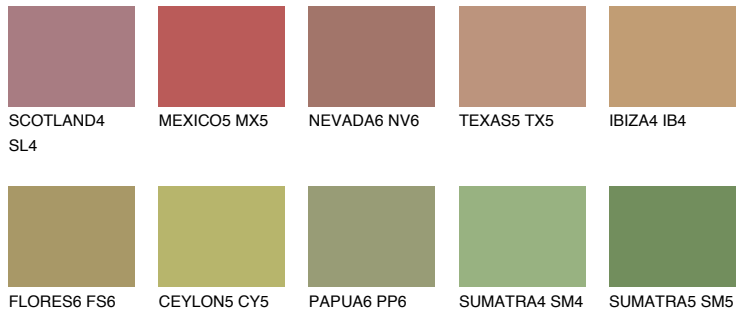

COLOUR DETAILS

ELBA5 EB5

33% **TSR** 32%

Matching colours

COLOURS

INTENSE

For more information on plasters and paints, go to www.ceresit.en

*The presented colours refer to plasters and paints offered by Ceresit. Due to the use of digital techniques, the presented colours might not represent the original ones, thus they cannot be considered as a reliable colour presentation. We recommend checking the authentic colour samples.