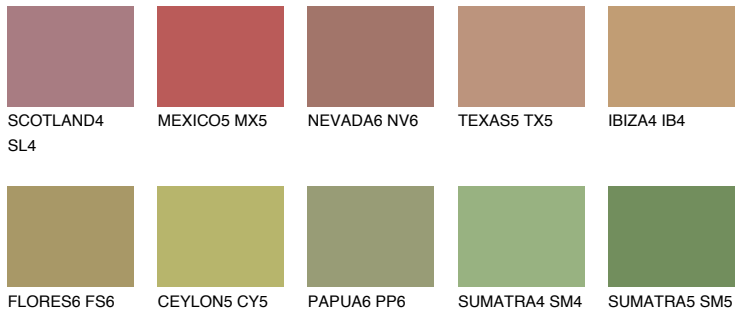

# COLOUR DETAILS

**ELBA5 EB5**

33% **TSR** 32%

## Matching colours

### COLOURS

### INTENSE

For more information on plasters and paints, go to [www.ceresit.en](http://www.ceresit.en)

\*The presented colours refer to plasters and paints offered by Ceresit. Due to the use of digital techniques, the presented colours might not represent the original ones, thus they cannot be considered as a reliable colour presentation. We recommend checking the authentic colour samples.