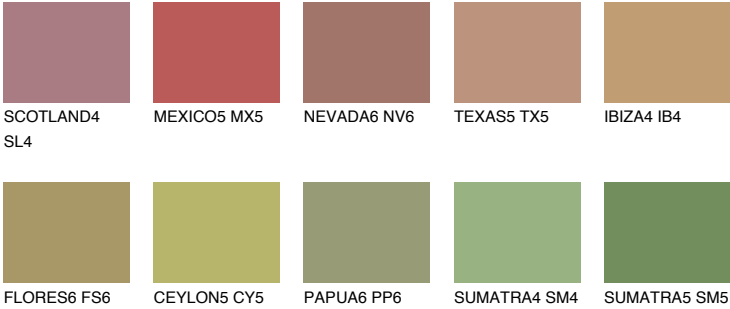

ELBA5 EB5

33% **TSR** 32%

Matching colours

COLOURS

INTENSE

For more information on plasters and paints, go to www.ceresit.en

*The presented colours refer to plasters and paints offered by Ceresit. Due to the use of digital techniques, the presented colours might not represent the original ones, thus they cannot be considered as a reliable colour presentation. We recommend checking the authentic colour samples.