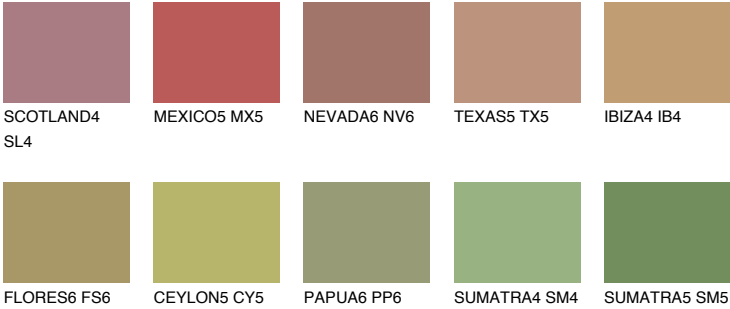

**ELBA5 EB5**

33% **TSR** 32%

## Matching colours

### COLOURS

### INTENSE

For more information on plasters and paints, go to [www.ceresit.en](http://www.ceresit.en)

\*The presented colours refer to plasters and paints offered by Ceresit. Due to the use of digital techniques, the presented colours might not represent the original ones, thus they cannot be considered as a reliable colour presentation. We recommend checking the authentic colour samples.