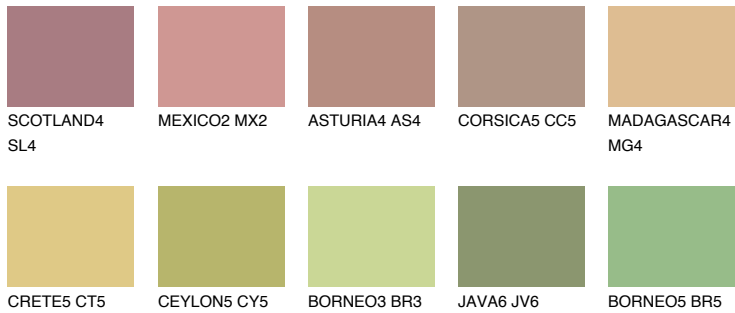

COLOUR DETAILS

ELBA4 EB4

40% **TSR** 39%

Matching colours

COLOURS

INTENSE

For more information on plasters and paints, go to www.ceresit.en

*The presented colours refer to plasters and paints offered by Ceresit. Due to the use of digital techniques, the presented colours might not represent the original ones, thus they cannot be considered as a reliable colour presentation. We recommend checking the authentic colour samples.