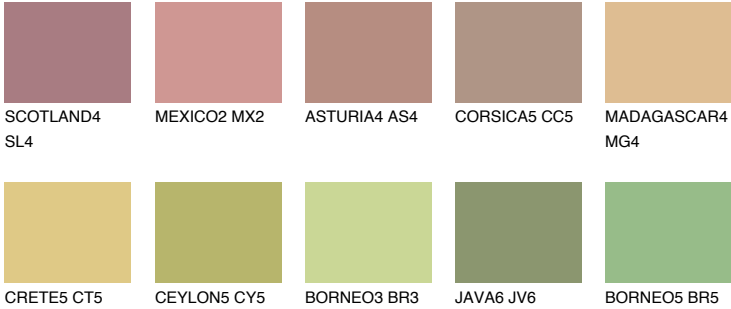

**ELBA4 EB4**

40% **TSR** 39%

## Matching colours

### COLOURS

### INTENSE

For more information on plasters and paints, go to [www.ceresit.en](http://www.ceresit.en)

\*The presented colours refer to plasters and paints offered by Ceresit. Due to the use of digital techniques, the presented colours might not represent the original ones, thus they cannot be considered as a reliable colour presentation. We recommend checking the authentic colour samples.