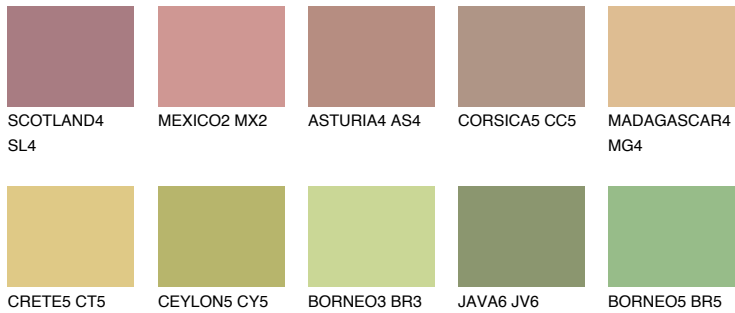

# COLOUR DETAILS

**ELBA4 EB4**

40% **TSR** 39%

## Matching colours

### COLOURS

### INTENSE

For more information on plasters and paints, go to [www.ceresit.en](http://www.ceresit.en)

\*The presented colours refer to plasters and paints offered by Ceresit. Due to the use of digital techniques, the presented colours might not represent the original ones, thus they cannot be considered as a reliable colour presentation. We recommend checking the authentic colour samples.