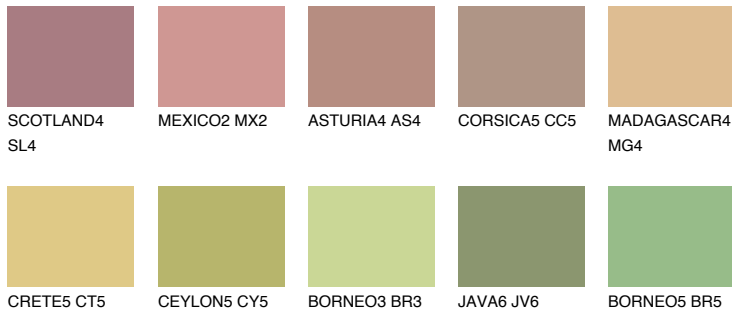

COLOUR DETAILS

ELBA4 EB4

40% **TSR** 39%

Matching colours

COLOURS

INTENSE

For more information on plasters and paints, go to www.ceresit.en

*The presented colours refer to plasters and paints offered by Ceresit. Due to the use of digital techniques, the presented colours might not represent the original ones, thus they cannot be considered as a reliable colour presentation. We recommend checking the authentic colour samples.