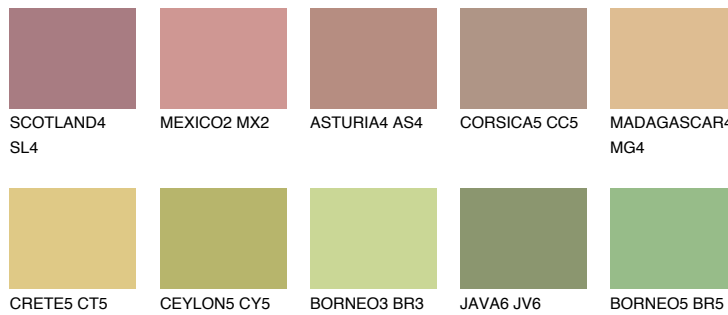

COLOUR DETAILS

ELBA4 EB4

40% **TSR** 39%

Matching colours

COLOURS

INTENSE

For more information on plasters and paints, go to www.ceresit.en

*The presented colours refer to plasters and paints offered by Ceresit. Due to the use of digital techniques, the presented colours might not represent the original ones, thus they cannot be considered as a reliable colour presentation. We recommend checking the authentic colour samples.