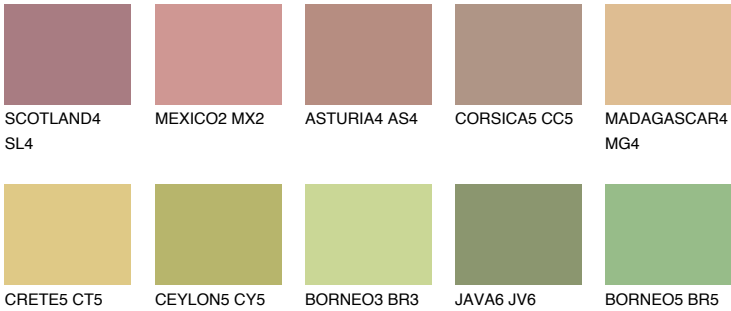

**ELBA4 EB4**

40% **TSR** 39%

## Matching colours

### COLOURS

### INTENSE

For more information on plasters and paints, go to [www.ceresit.en](http://www.ceresit.en)

\*The presented colours refer to plasters and paints offered by Ceresit. Due to the use of digital techniques, the presented colours might not represent the original ones, thus they cannot be considered as a reliable colour presentation. We recommend checking the authentic colour samples.