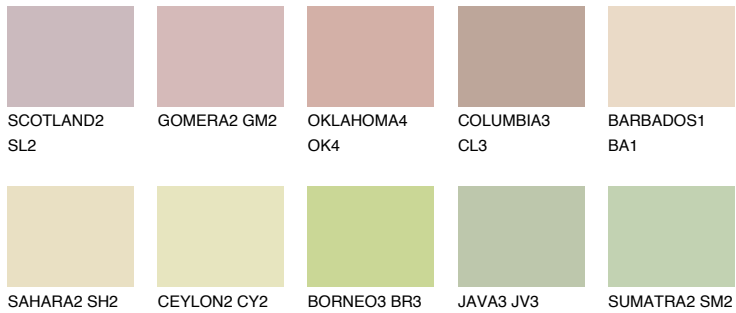

# COLOUR DETAILS

**ELBA3 EB3**

51% **TSR** 47%

## Matching colours

### COLOURS

### INTENSE

For more information on plasters and paints, go to [www.ceresit.en](http://www.ceresit.en)

\*The presented colours refer to plasters and paints offered by Ceresit. Due to the use of digital techniques, the presented colours might not represent the original ones, thus they cannot be considered as a reliable colour presentation. We recommend checking the authentic colour samples.