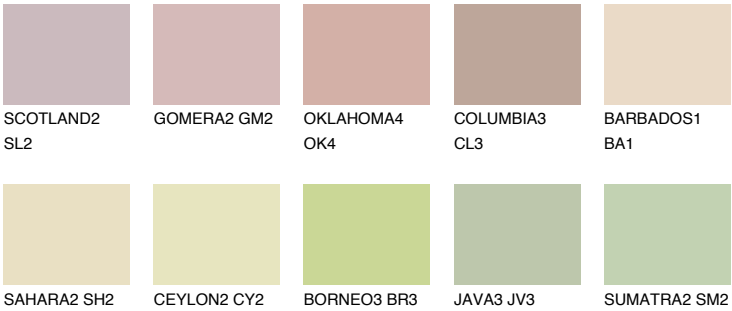

ELBA3 EB3

51% **TSR** 47%

Matching colours

COLOURS

INTENSE

For more information on plasters and paints, go to www.ceresit.en

*The presented colours refer to plasters and paints offered by Ceresit. Due to the use of digital techniques, the presented colours might not represent the original ones, thus they cannot be considered as a reliable colour presentation. We recommend checking the authentic colour samples.