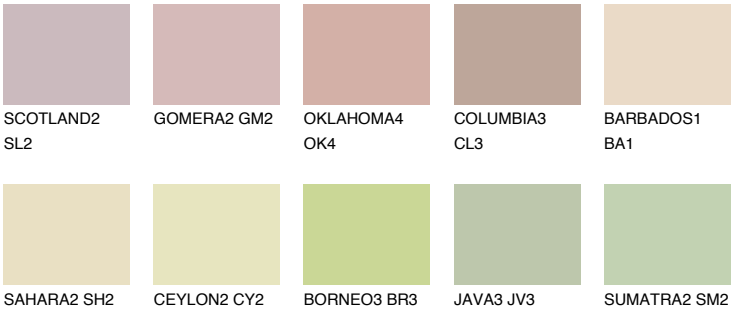

**ELBA3 EB3**

51% **TSR** 47%

## Matching colours

### COLOURS

### INTENSE

For more information on plasters and paints, go to [www.ceresit.en](http://www.ceresit.en)

\*The presented colours refer to plasters and paints offered by Ceresit. Due to the use of digital techniques, the presented colours might not represent the original ones, thus they cannot be considered as a reliable colour presentation. We recommend checking the authentic colour samples.