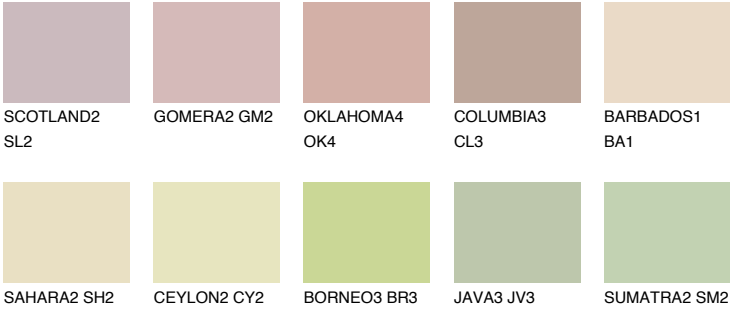

ELBA3 EB3

51% **TSR** 47%

Matching colours

COLOURS

INTENSE

For more information on plasters and paints, go to www.ceresit.en

*The presented colours refer to plasters and paints offered by Ceresit. Due to the use of digital techniques, the presented colours might not represent the original ones, thus they cannot be considered as a reliable colour presentation. We recommend checking the authentic colour samples.