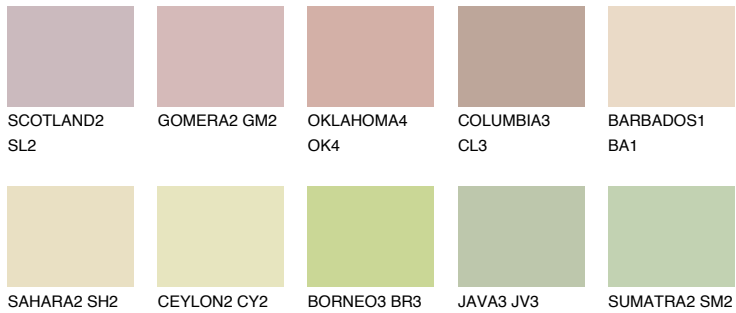

COLOUR DETAILS

ELBA3 EB3

51% **TSR** 47%

Matching colours

COLOURS

INTENSE

For more information on plasters and paints, go to www.ceresit.en

*The presented colours refer to plasters and paints offered by Ceresit. Due to the use of digital techniques, the presented colours might not represent the original ones, thus they cannot be considered as a reliable colour presentation. We recommend checking the authentic colour samples.