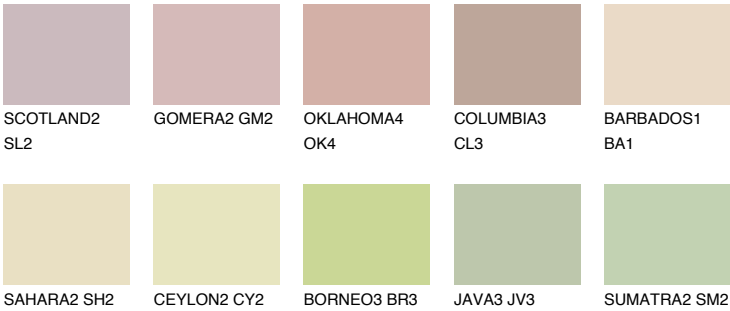

ELBA3 EB3

51% **TSR** 47%

Matching colours

COLOURS

INTENSE

For more information on plasters and paints, go to www.ceresit.en

*The presented colours refer to plasters and paints offered by Ceresit. Due to the use of digital techniques, the presented colours might not represent the original ones, thus they cannot be considered as a reliable colour presentation. We recommend checking the authentic colour samples.