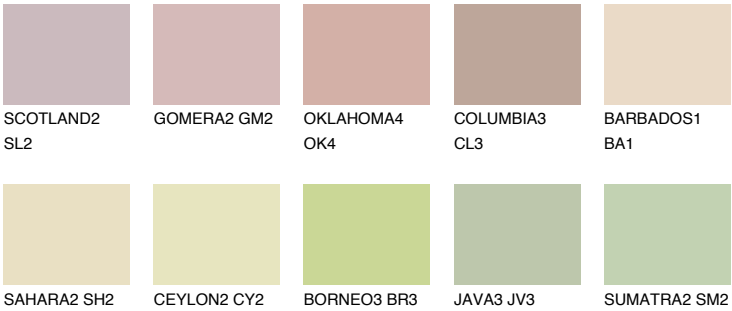

COLOUR DETAILS

ELBA3 EB3

51% **TSR** 47%

Matching colours

COLOURS

INTENSE

For more information on plasters and paints, go to www.ceresit.en

*The presented colours refer to plasters and paints offered by Ceresit. Due to the use of digital techniques, the presented colours might not represent the original ones, thus they cannot be considered as a reliable colour presentation. We recommend checking the authentic colour samples.