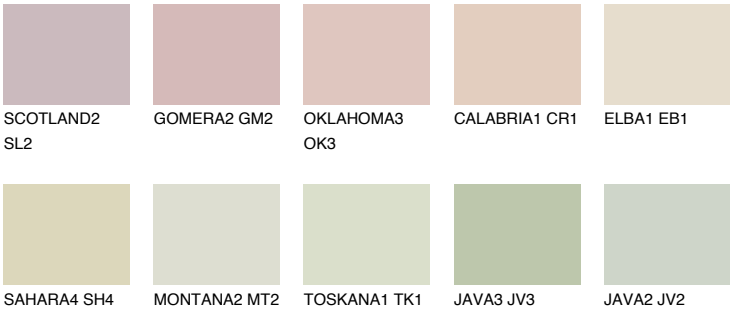

**ELBA2 EB2**

65% **TSR** 62%

## Matching colours

### COLOURS

### INTENSE

For more information on plasters and paints, go to [www.ceresit.en](http://www.ceresit.en)

\*The presented colours refer to plasters and paints offered by Ceresit. Due to the use of digital techniques, the presented colours might not represent the original ones, thus they cannot be considered as a reliable colour presentation. We recommend checking the authentic colour samples.