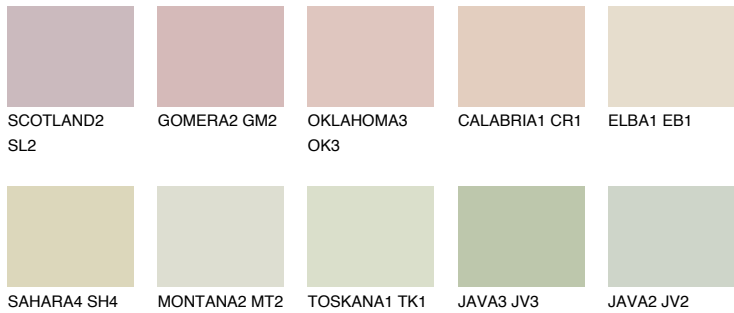

COLOUR DETAILS

ELBA2 EB2

65% **TSR** 62%

Matching colours

COLOURS

INTENSE

For more information on plasters and paints, go to www.ceresit.en

*The presented colours refer to plasters and paints offered by Ceresit. Due to the use of digital techniques, the presented colours might not represent the original ones, thus they cannot be considered as a reliable colour presentation. We recommend checking the authentic colour samples.