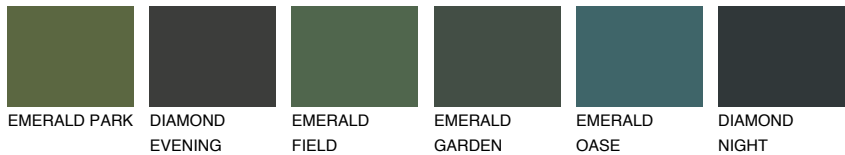

COLOUR DETAILS

ELBA2 EB2

65% **TSR** 62%

Matching colours

COLOURS

INTENSE

For more information on plasters and paints, go to www.ceresit.en

*The presented colours refer to plasters and paints offered by Ceresit. Due to the use of digital techniques, the presented colours might not represent the original ones, thus they cannot be considered as a reliable colour presentation. We recommend checking the authentic colour samples.