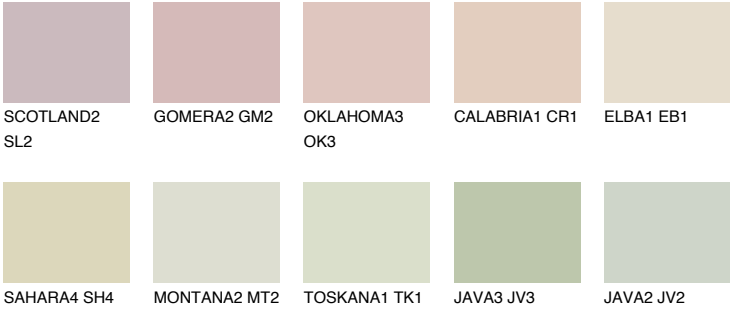

**ELBA2 EB2**

65% **TSR** 62%

## Matching colours

### COLOURS

### INTENSE

For more information on plasters and paints, go to [www.ceresit.en](http://www.ceresit.en)

\*The presented colours refer to plasters and paints offered by Ceresit. Due to the use of digital techniques, the presented colours might not represent the original ones, thus they cannot be considered as a reliable colour presentation. We recommend checking the authentic colour samples.