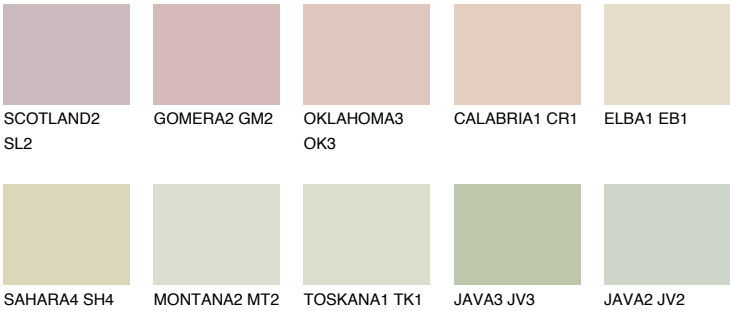

ELBA2 EB2

65% **TSR** 62%

Matching colours

COLOURS

INTENSE

For more information on plasters and paints, go to www.ceresit.en

*The presented colours refer to plasters and paints offered by Ceresit. Due to the use of digital techniques, the presented colours might not represent the original ones, thus they cannot be considered as a reliable colour presentation. We recommend checking the authentic colour samples.