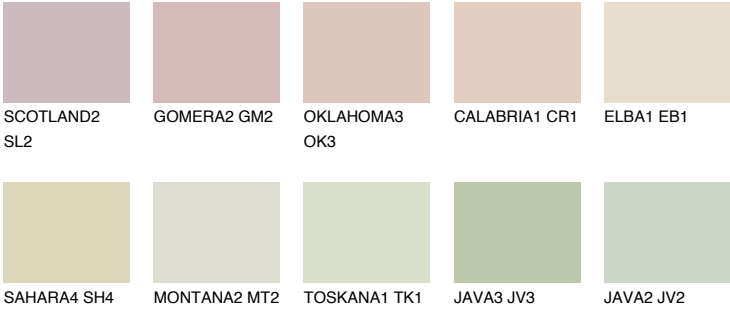

ELBA2 EB2

65% **TSR** 62%

Matching colours

COLOURS

INTENSE

For more information on plasters and paints, go to www.ceresit.en

*The presented colours refer to plasters and paints offered by Ceresit. Due to the use of digital techniques, the presented colours might not represent the original ones, thus they cannot be considered as a reliable colour presentation. We recommend checking the authentic colour samples.