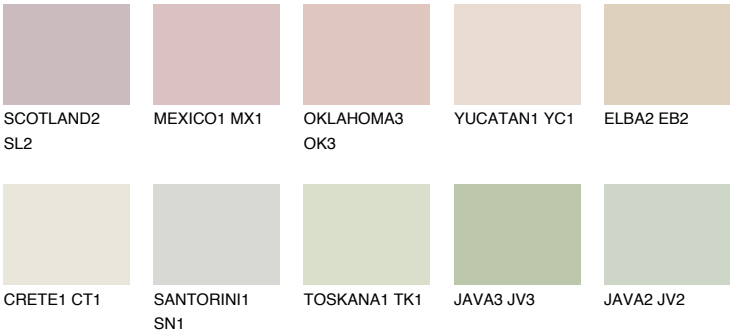

**ELBA1 EB1**

73% **TSR** 71%

## Matching colours

### COLOURS

### INTENSE

For more information on plasters and paints, go to [www.ceresit.en](http://www.ceresit.en)

\*The presented colours refer to plasters and paints offered by Ceresit. Due to the use of digital techniques, the presented colours might not represent the original ones, thus they cannot be considered as a reliable colour presentation. We recommend checking the authentic colour samples.