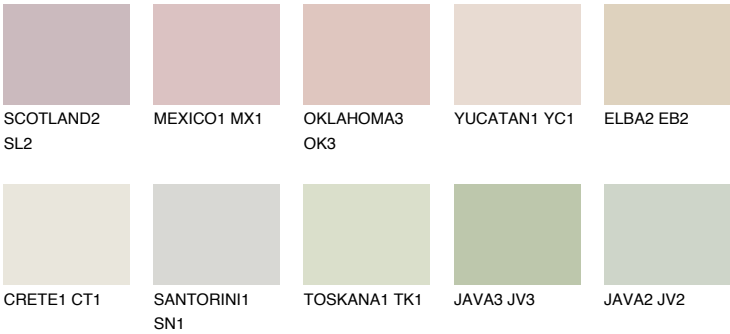

ELBA1 EB1

73% **TSR** 71%

Matching colours

COLOURS

INTENSE

For more information on plasters and paints, go to www.ceresit.en

*The presented colours refer to plasters and paints offered by Ceresit. Due to the use of digital techniques, the presented colours might not represent the original ones, thus they cannot be considered as a reliable colour presentation. We recommend checking the authentic colour samples.