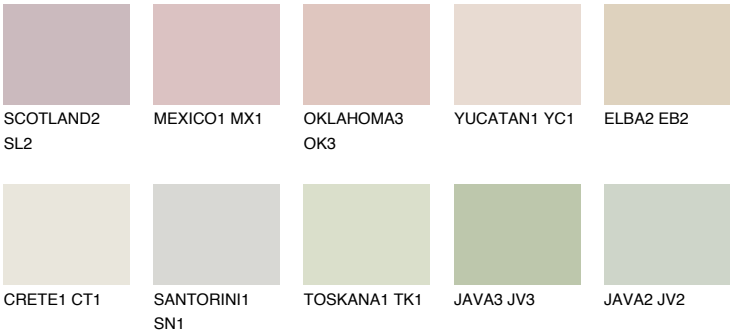

ELBA1 EB1

73% **TSR** 71%

Matching colours

COLOURS

INTENSE

For more information on plasters and paints, go to www.ceresit.en

*The presented colours refer to plasters and paints offered by Ceresit. Due to the use of digital techniques, the presented colours might not represent the original ones, thus they cannot be considered as a reliable colour presentation. We recommend checking the authentic colour samples.