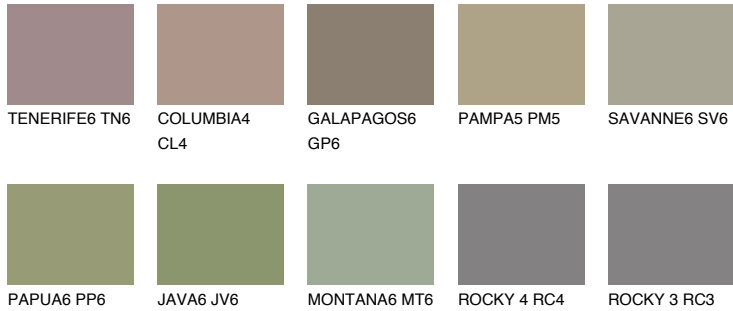

COLOUR DETAILS

MALTA6 ML6

☀ 25% **TSR 22%**

Matching colours

COLOURS

INTENSE

For more information on plasters and paints, go to www.ceresit.en

*The presented colours refer to plasters and paints offered by Ceresit. Due to the use of digital techniques, the presented colours might not represent the original ones, thus they cannot be considered as a reliable colour presentation. We recommend checking the authentic colour samples.