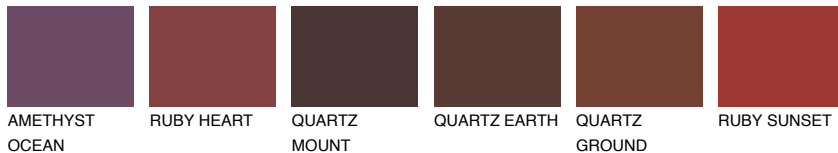

COLOUR DETAILS

MALTA6 ML6

☀ 25%   **TSR 22%**

Matching colours

COLOURS

INTENSE

For more information on plasters and paints, go to www.ceresit.en

*The presented colours refer to plasters and paints offered by Ceresit. Due to the use of digital techniques, the presented colours might not represent the original ones, thus they cannot be considered as a reliable colour presentation. We recommend checking the authentic colour samples.