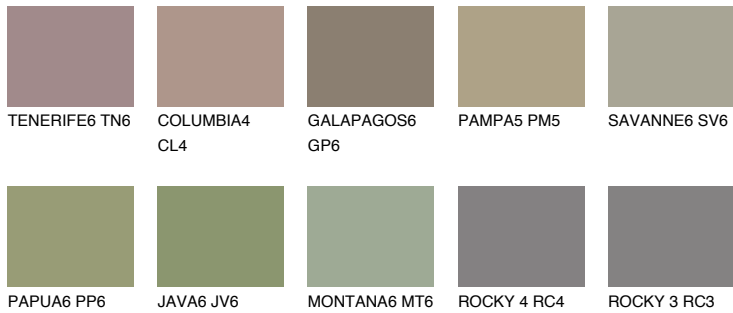

COLOUR DETAILS

MALTA6 ML6

☀ 25% **TSR 22%**

Matching colours

COLOURS

INTENSE

For more information on plasters and paints, go to www.ceresit.en

*The presented colours refer to plasters and paints offered by Ceresit. Due to the use of digital techniques, the presented colours might not represent the original ones, thus they cannot be considered as a reliable colour presentation. We recommend checking the authentic colour samples.