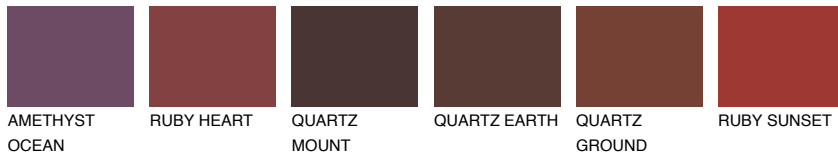

COLOUR DETAILS

MALTA6 ML6

☀ 25% **TSR 22%**

Matching colours

COLOURS

INTENSE

For more information on plasters and paints, go to www.ceresit.en

*The presented colours refer to plasters and paints offered by Ceresit. Due to the use of digital techniques, the presented colours might not represent the original ones, thus they cannot be considered as a reliable colour presentation. We recommend checking the authentic colour samples.