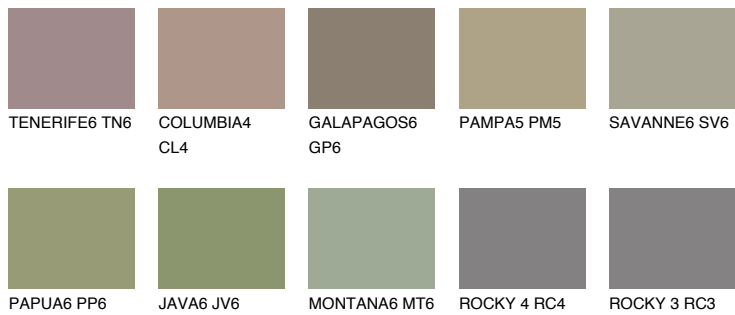

COLOUR DETAILS

MALTA6 ML6

☀ 25% **TSR 22%**

Matching colours

COLOURS

INTENSE

For more information on plasters and paints, go to www.ceresit.en

*The presented colours refer to plasters and paints offered by Ceresit. Due to the use of digital techniques, the presented colours might not represent the original ones, thus they cannot be considered as a reliable colour presentation. We recommend checking the authentic colour samples.