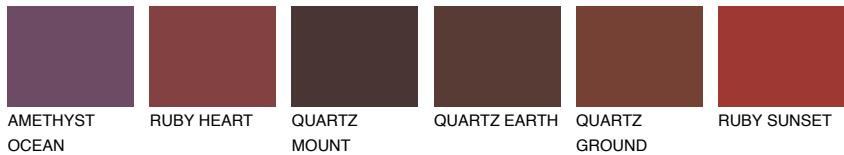

COLOUR DETAILS

MALTA6 ML6

☀ 25%   **TSR 22%**

Matching colours

COLOURS

INTENSE

For more information on plasters and paints, go to www.ceresit.en

*The presented colours refer to plasters and paints offered by Ceresit. Due to the use of digital techniques, the presented colours might not represent the original ones, thus they cannot be considered as a reliable colour presentation. We recommend checking the authentic colour samples.