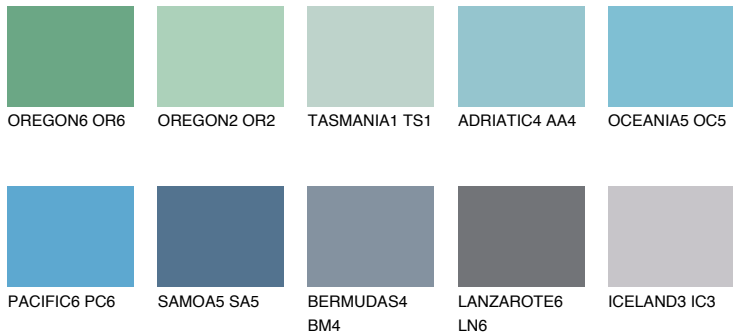

COLOUR DETAILS

OCEANIA6 OC6

40% TSR 51%

Matching colours

COLOURS

INTENSE

For more information on plasters and paints, go to www.ceresit.en

*The presented colours refer to plasters and paints offered by Ceresit. Due to the use of digital techniques, the presented colours might not represent the original ones, thus they cannot be considered as a reliable colour presentation. We recommend checking the authentic colour samples.