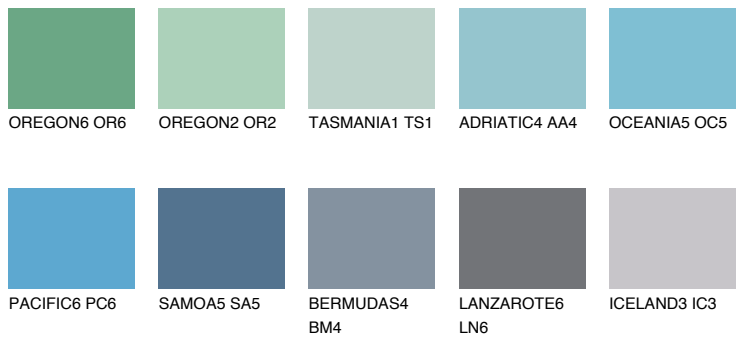

COLOUR DETAILS

OCEANIA6 OC6

40% TSR 51%

Matching colours

COLOURS

INTENSE

For more information on plasters and paints, go to www.ceresit.en

*The presented colours refer to plasters and paints offered by Ceresit. Due to the use of digital techniques, the presented colours might not represent the original ones, thus they cannot be considered as a reliable colour presentation. We recommend checking the authentic colour samples.