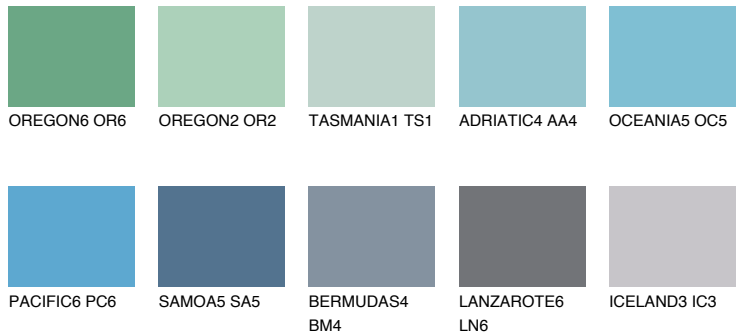

## OCEANIA6 OC6

40% **TSR** 51%

### Matching colours

#### COLOURS

#### INTENSE

For more information on plasters and paints, go to [www.ceresit.en](http://www.ceresit.en)

\*The presented colours refer to plasters and paints offered by Ceresit. Due to the use of digital techniques, the presented colours might not represent the original ones, thus they cannot be considered as a reliable colour presentation. We recommend checking the authentic colour samples.