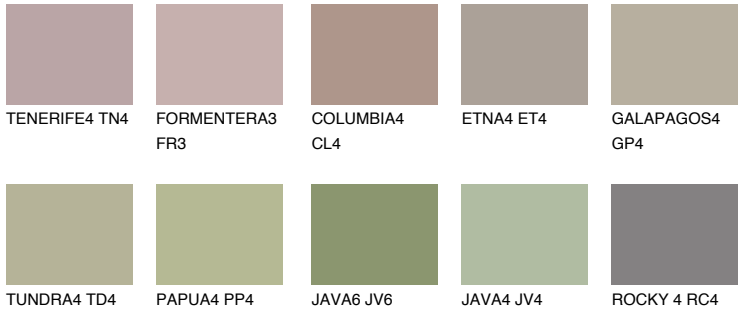

MALTA5 ML5

34% **TSR** 29%

Matching colours

COLOURS

INTENSE

For more information on plasters and paints, go to www.ceresit.en

*The presented colours refer to plasters and paints offered by Ceresit. Due to the use of digital techniques, the presented colours might not represent the original ones, thus they cannot be considered as a reliable colour presentation. We recommend checking the authentic colour samples.