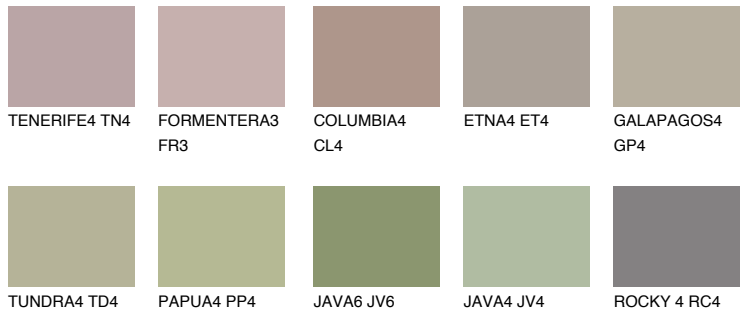

COLOUR DETAILS

MALTA5 ML5

34% **TSR** 29%

Matching colours

COLOURS

INTENSE

For more information on plasters and paints, go to www.ceresit.en

*The presented colours refer to plasters and paints offered by Ceresit. Due to the use of digital techniques, the presented colours might not represent the original ones, thus they cannot be considered as a reliable colour presentation. We recommend checking the authentic colour samples.