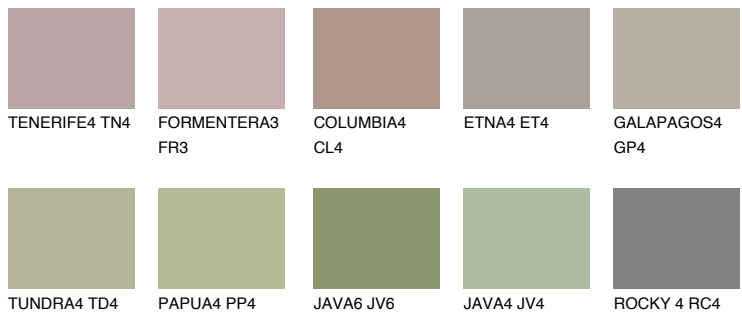

COLOUR DETAILS

MALTA5 ML5

34% **TSR** 29%

Matching colours

COLOURS

INTENSE

For more information on plasters and paints, go to www.ceresit.en

*The presented colours refer to plasters and paints offered by Ceresit. Due to the use of digital techniques, the presented colours might not represent the original ones, thus they cannot be considered as a reliable colour presentation. We recommend checking the authentic colour samples.