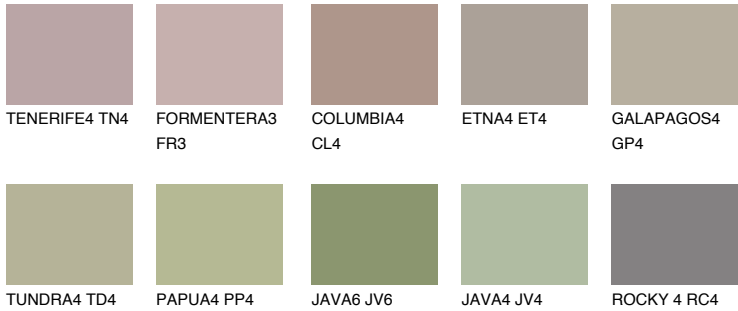

# COLOUR DETAILS

### Matching colours

#### COLOURS

#### INTENSE

For more information on plasters and paints, go to [www.ceresit.en](http://www.ceresit.en)

\*The presented colours refer to plasters and paints offered by Ceresit. Due to the use of digital techniques, the presented colours might not represent the original ones, thus they cannot be considered as a reliable colour presentation. We recommend checking the authentic colour samples.