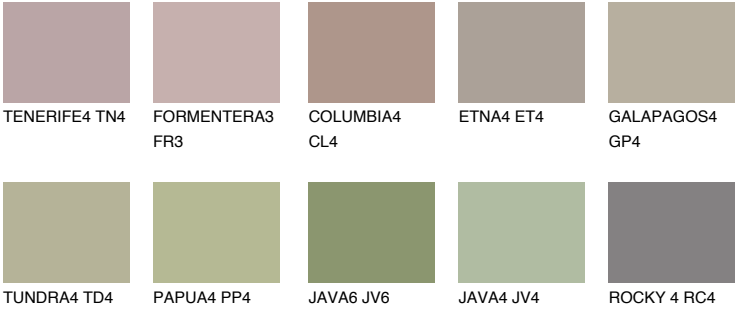

MALTA5 ML5

34% **TSR** 29%

Matching colours

COLOURS

INTENSE

For more information on plasters and paints, go to www.ceresit.en

*The presented colours refer to plasters and paints offered by Ceresit. Due to the use of digital techniques, the presented colours might not represent the original ones, thus they cannot be considered as a reliable colour presentation. We recommend checking the authentic colour samples.