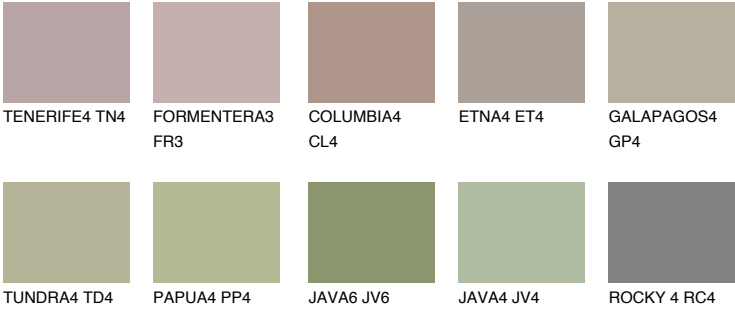

COLOUR DETAILS

MALTA5 ML5

34% **TSR** 29%

Matching colours

COLOURS

INTENSE

For more information on plasters and paints, go to www.ceresit.en

*The presented colours refer to plasters and paints offered by Ceresit. Due to the use of digital techniques, the presented colours might not represent the original ones, thus they cannot be considered as a reliable colour presentation. We recommend checking the authentic colour samples.