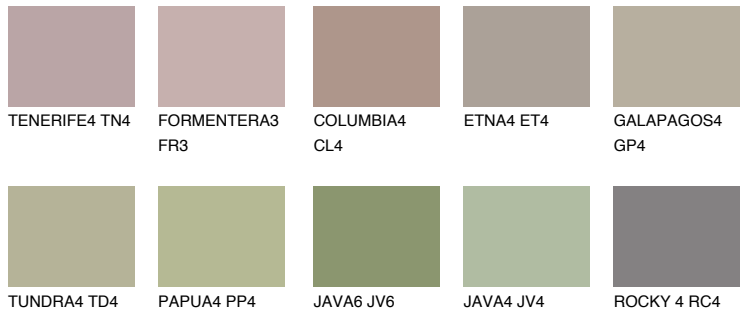

# COLOUR DETAILS

### Matching colours

#### COLOURS

#### INTENSE

For more information on plasters and paints, go to [www.ceresit.en](http://www.ceresit.en)

\*The presented colours refer to plasters and paints offered by Ceresit. Due to the use of digital techniques, the presented colours might not represent the original ones, thus they cannot be considered as a reliable colour presentation. We recommend checking the authentic colour samples.