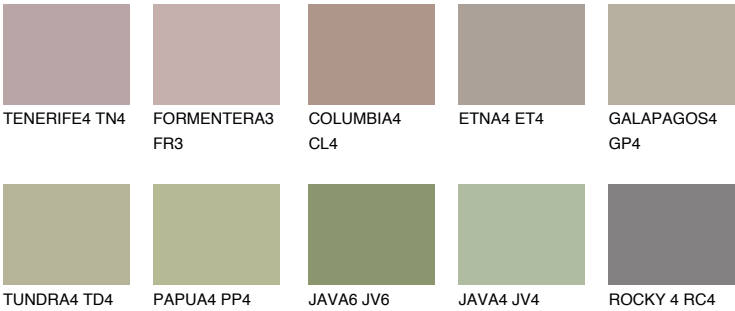

## MALTA5 ML5

34% **TSR** 29%

### Matching colours

#### COLOURS

#### INTENSE

For more information on plasters and paints, go to [www.ceresit.en](http://www.ceresit.en)

\*The presented colours refer to plasters and paints offered by Ceresit. Due to the use of digital techniques, the presented colours might not represent the original ones, thus they cannot be considered as a reliable colour presentation. We recommend checking the authentic colour samples.